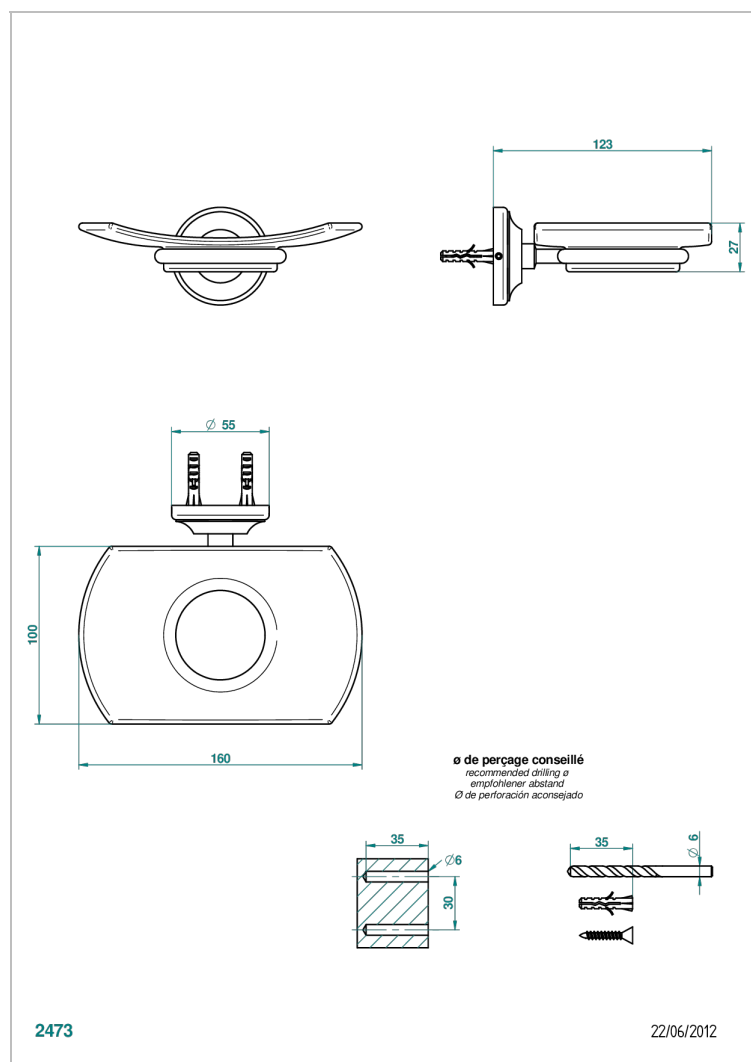

# CHARLESTON WITH SMOOTH METAL LEVER HANDLES

G3N-500

Glass soap dish, wall mounted

## CHARACTERISTIC

- Charleston with smooth metal lever handles
- Glass soap dish, wall mounted