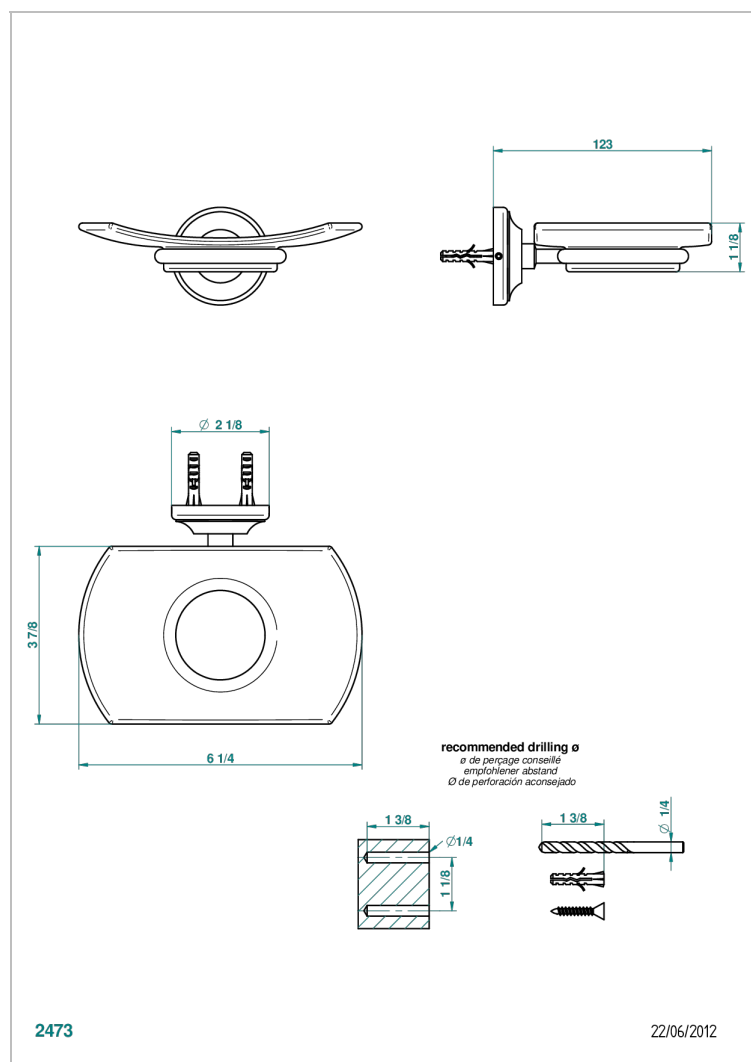

CHARLESTON WITH SMOOTH METAL LEVER HANDLES

G3N-500

Glass soap dish, wall mounted

CHARACTERISTIC

- Charleston with smooth metal lever handles
- Glass soap dish, wall mounted

AVAILABLE FINITIONS

Black ceram - D30
 Blush PVD - H62
 Brass color PVD - H49
 Brown bronze color PVD - F33
 Chrome polished - A02
 Chrome polished / gold polished - G02