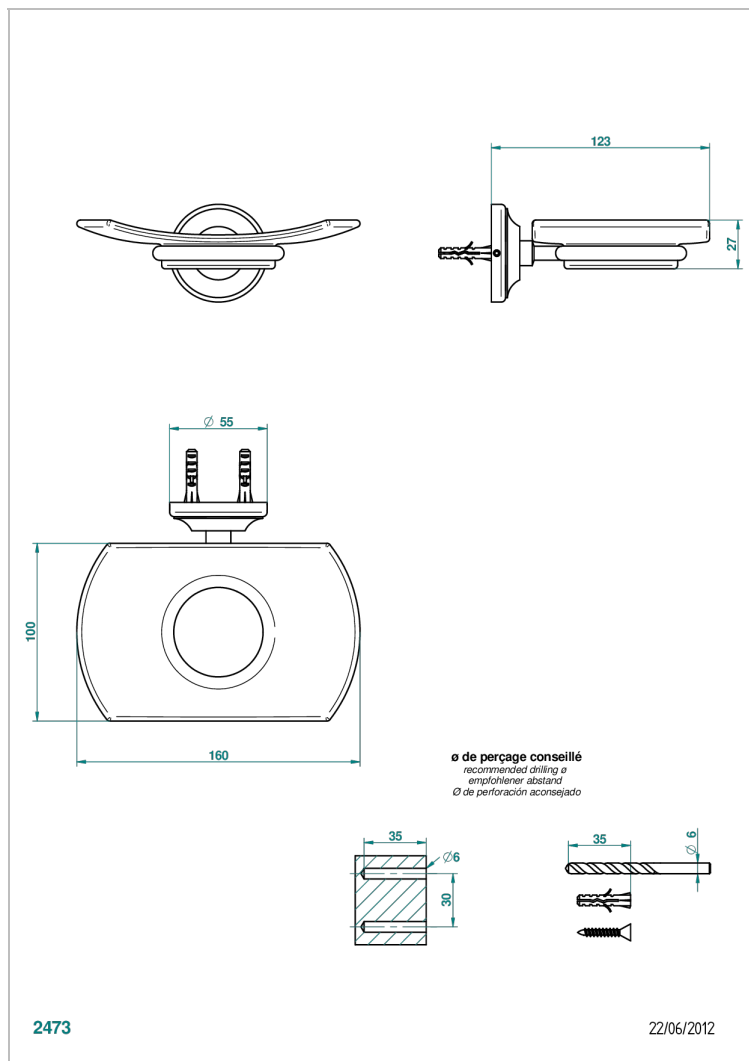

# BROADWAY WITH WHITE PORCELAIN LEVER HANDLES

A04-500

Glass soap dish, wall mounted

## CHARACTERISTIC

- Broadway with white porcelain lever handles
- Glass soap dish, wall mounted