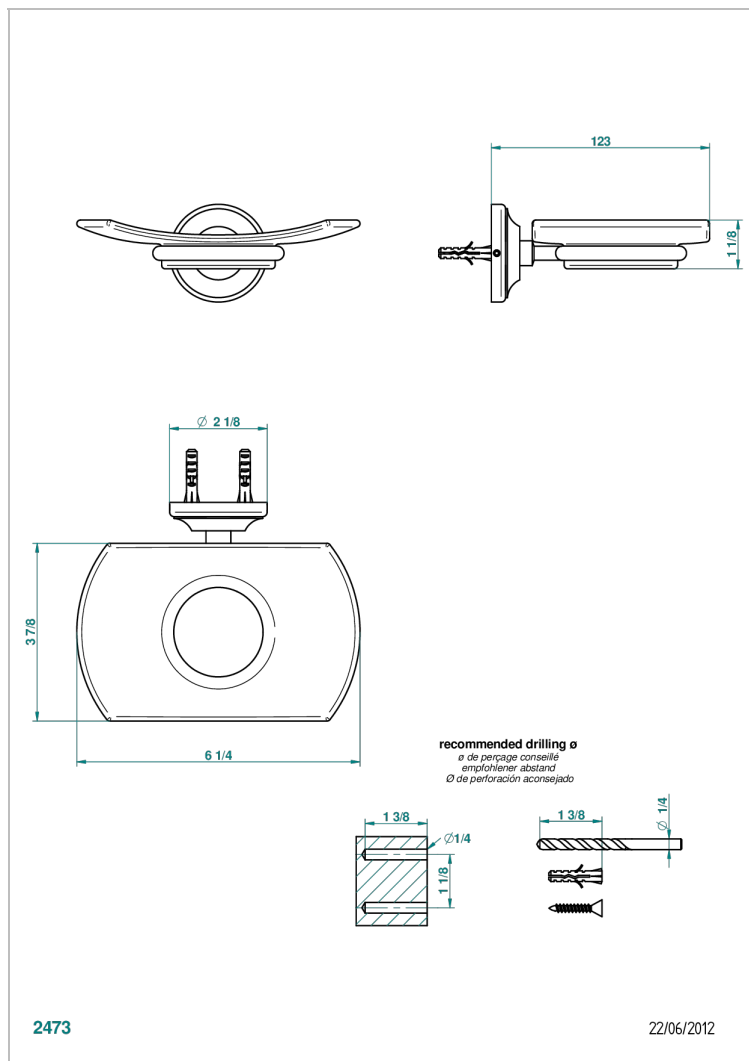

BROADWAY WITH WHITE PORCELAIN LEVER HANDLES

A04-500

Glass soap dish, wall mounted

CHARACTERISTIC

- Broadway with white porcelain lever handles
- Glass soap dish, wall mounted

AVAILABLE FINITIONS

Black ceram - D30
Blush PVD - H62
Brass color PVD - H49
Brown bronze color PVD - F33
Chrome polished - A02
Chrome polished / gold polished - G02