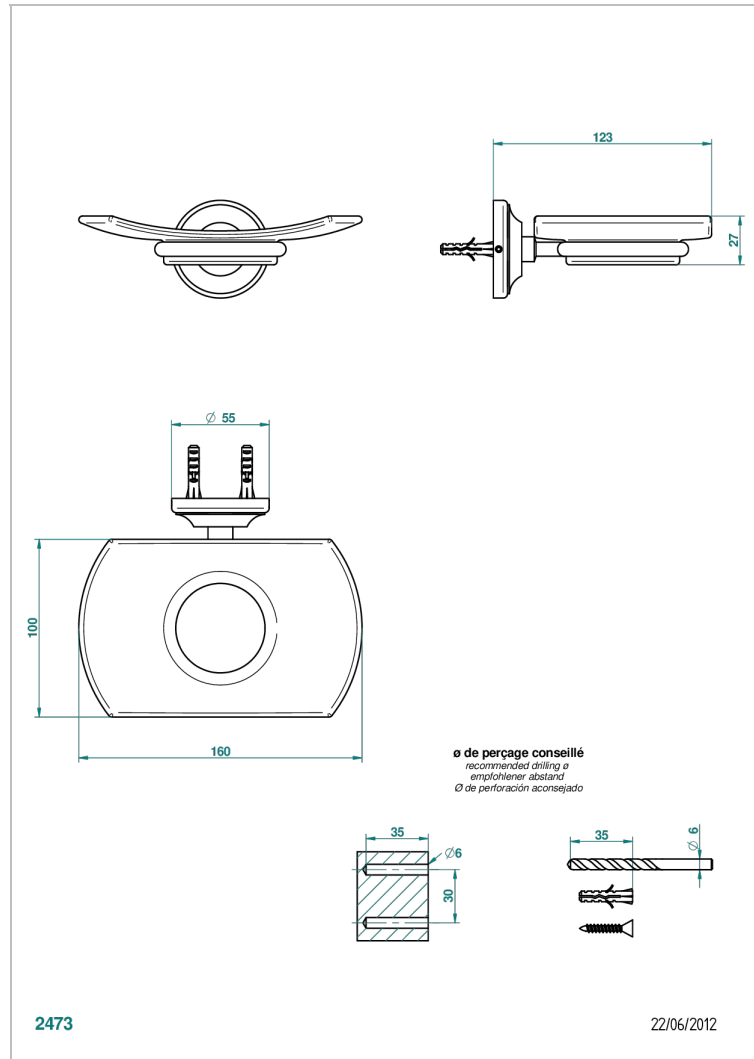

BROADWAY WITH LEVER

A04-500

Wall mounted glass soap dish

THG[®]
PARIS

CHARACTERISTIC

- Broadway with Lever
- Wall mounted glass soap dish

AVAILABLE FINITIONS

Antique nickel - H28
Black ceram - D30
Blush PVD - H62
Brass color PVD - H49
Brown bronze color PVD - F33
Gold color PVD - H52