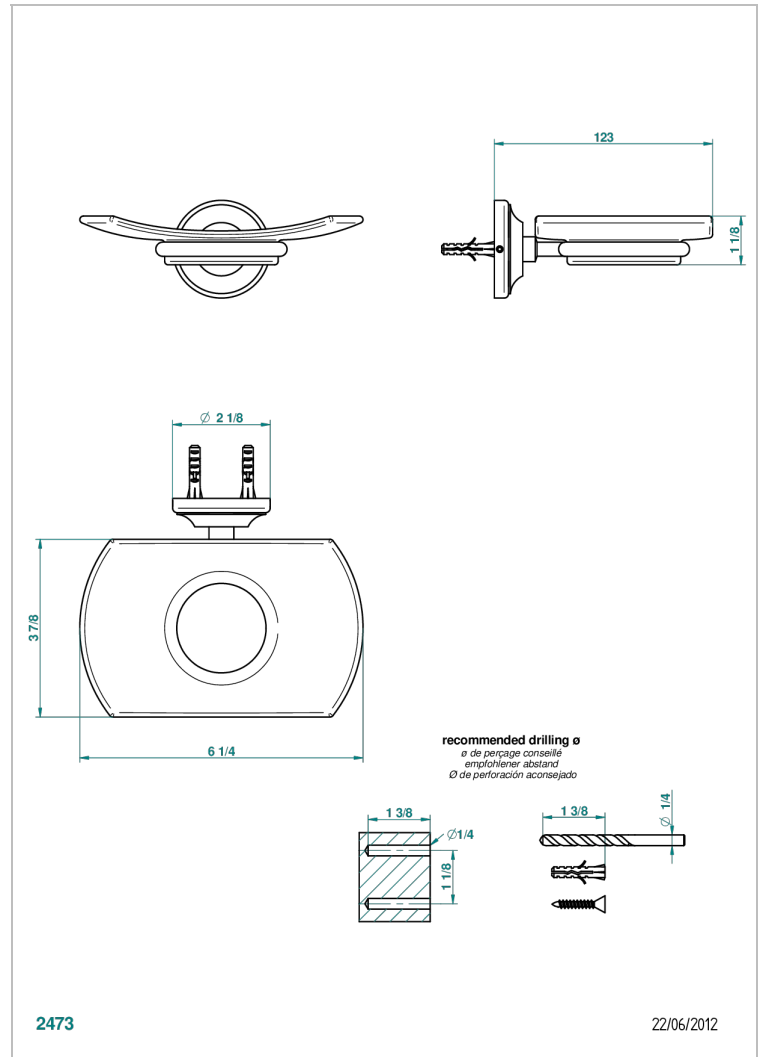

BROADWAY WITH LEVER

A04-500

Wall mounted glass soap dish

THG[®]
PARIS

CHARACTERISTIC

- Broadway with Lever
- Wall mounted glass soap dish

AVAILABLE FINITIONS

Antique nickel - H28
Black ceram - D30
Blush PVD - H62
Brass color PVD - H49
Brown bronze color PVD - F33
Gold color PVD - H52