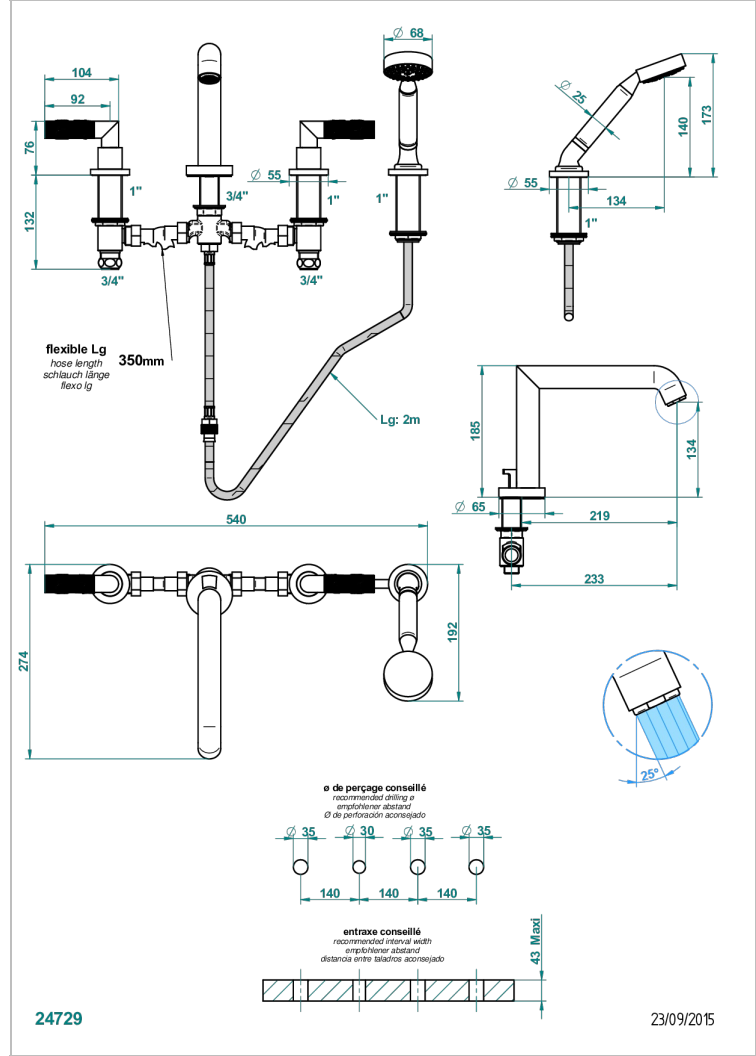

BAMBOU CLEAR CRYSTAL

A35-112BSG

Rim mounted 4-hole bath/shower mixer, diverter to super goliath spout

THG[®]
PARIS

CHARACTERISTIC

- ACS : 18ACCLY473
- DVGW : DW-6501CQ0592
- NF : NF EN 200 - IID/A - Chrome

TECHNICAL SPECS

- Recommandé : 3 bars (max. 5 bars) - Advised : 43,5 psi (max. 72 psi)
- Bec : 35 l/min à 3 bars - Douchette : 9,5 l/min à 3 bars
- Spout : 9.26 gpm at 43.5 psi - Handshower : 2.5 gpm at 43.5 psi

STANDARDS

AVAILABLE FINITIONS

Antique nickel - H28
Black ceram - D30
Blush PVD - H62
Brass color PVD - H49
Brown bronze color PVD - F33
Gold color PVD - H52

Graphite PVD - H64
Lacquered light bronze - D01
Matt Umber PVD - H67
Matt blush PVD - H60
Matt brass color PVD - H50
Matt brown bronze color PVD - F34