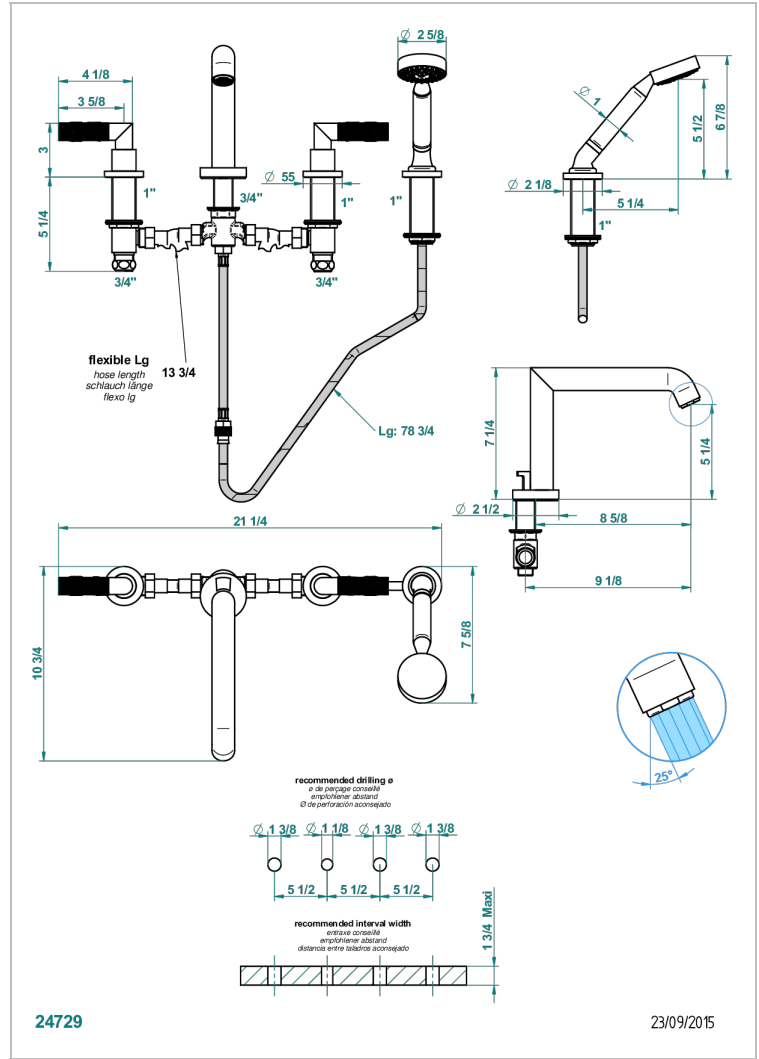

BAMBOU CLEAR CRYSTAL

A35-112BSG

Rim mounted 4-hole bath/shower mixer, diverter to super goliath spout

THG
PARIS

CHARACTERISTIC

- ACS : 18ACCLY473
- DVGW : DW-6501CQ0592
- NF : NF EN 200 - IID/A - Chrome

TECHNICAL SPECS

- Recommandé : 3 bars (max. 5 bars) - Advised : 43,5 psi (max. 72 psi)
- Bec : 35 l/min à 3 bars - Douchette : 9,5 l/min à 3 bars
- Spout : 9.26 gpm at 43.5 psi - Handshower : 2.5 gpm at 43.5 psi

STANDARDS