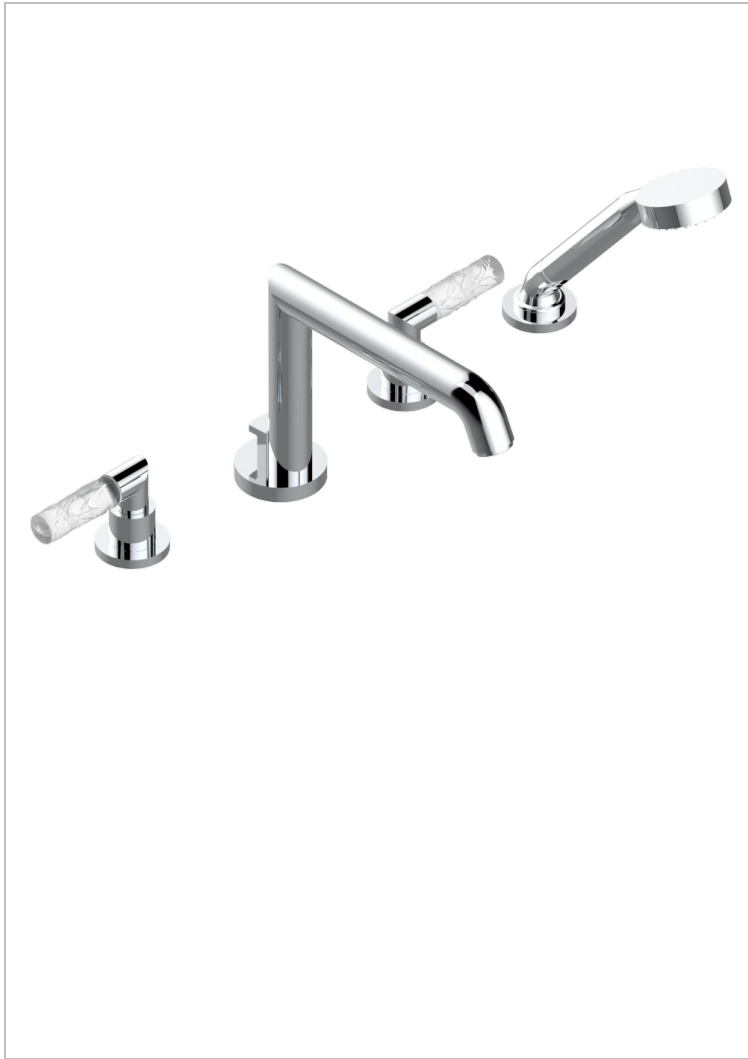

BAMBOU CLEAR CRYSTAL

A35-112BSG

Rim mounted 4-hole bath/shower mixer, diverter to super goliath spout

THG
PARIS

CHARACTERISTIC

- ACS : 18ACCLY473
- DVGW : DW-6501CQ0592
- NF : NF EN 200 - IID/A - Chrome

TECHNICAL SPECS

- Recommandé : 3 bars (max. 5 bars) - Advised : 43,5 psi (max. 72 psi)
- Bec : 35 l/min à 3 bars - Douchette : 9,5 l/min à 3 bars
- Spout : 9.26 gpm at 43.5 psi - Handshower : 2.5 gpm at 43.5 psi

STANDARDS

AVAILABLE FINITIONS

Antique nickel - H28
Black ceram - D30
Blush PVD - H62
Brass color PVD - H49
Brown bronze color PVD - F33
Gold color PVD - H52

Graphite PVD - H64
Lacquered light bronze - D01
Matt Umber PVD - H67
Matt blush PVD - H60
Matt brass color PVD - H50
Matt brown bronze color PVD - F34