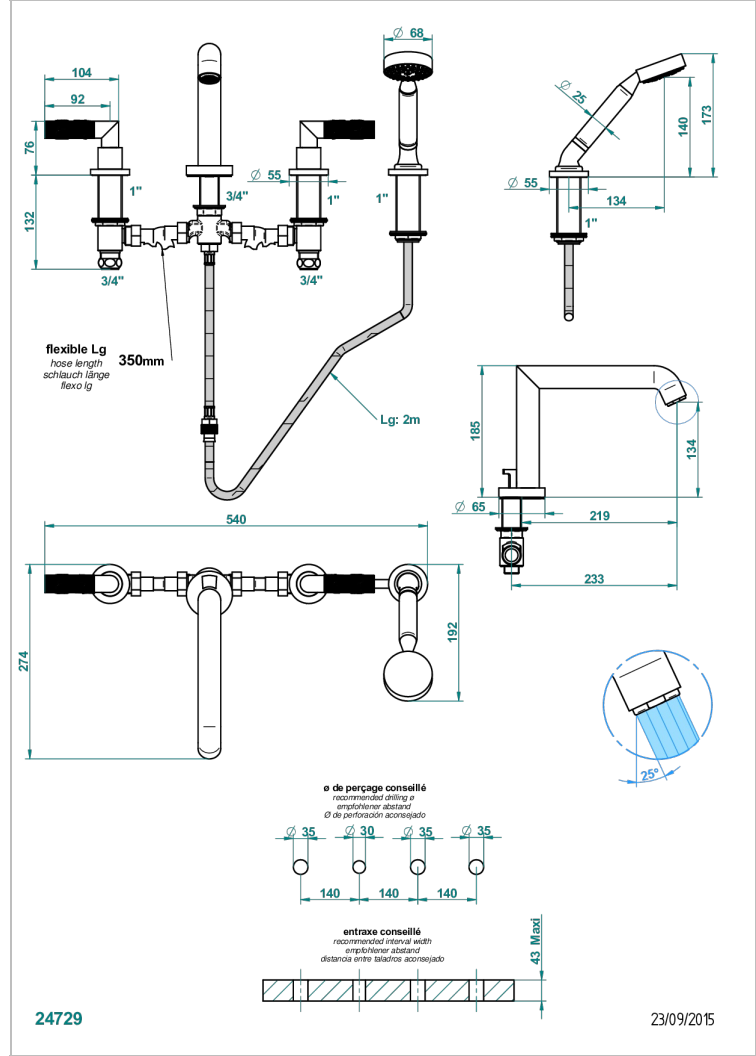

# BAMBOU CLEAR CRYSTAL

A35-112BSG

Rim mounted 4-hole bath/shower mixer, diverter to super goliath spout

THG<sup>®</sup>  
PARIS

## CHARACTERISTIC

- ACS : 18ACCLY473
- DVGW : DW-6501CQ0592
- NF : NF EN 200 - IID/A - Chrome

## TECHNICAL SPECS

- Recommandé : 3 bars (max. 5 bars) - Advised : 43,5 psi (max. 72 psi)
- Bec : 35 l/min à 3 bars - Douchette : 9,5 l/min à 3 bars
- Spout : 9.26 gpm at 43.5 psi - Handshower : 2.5 gpm at 43.5 psi