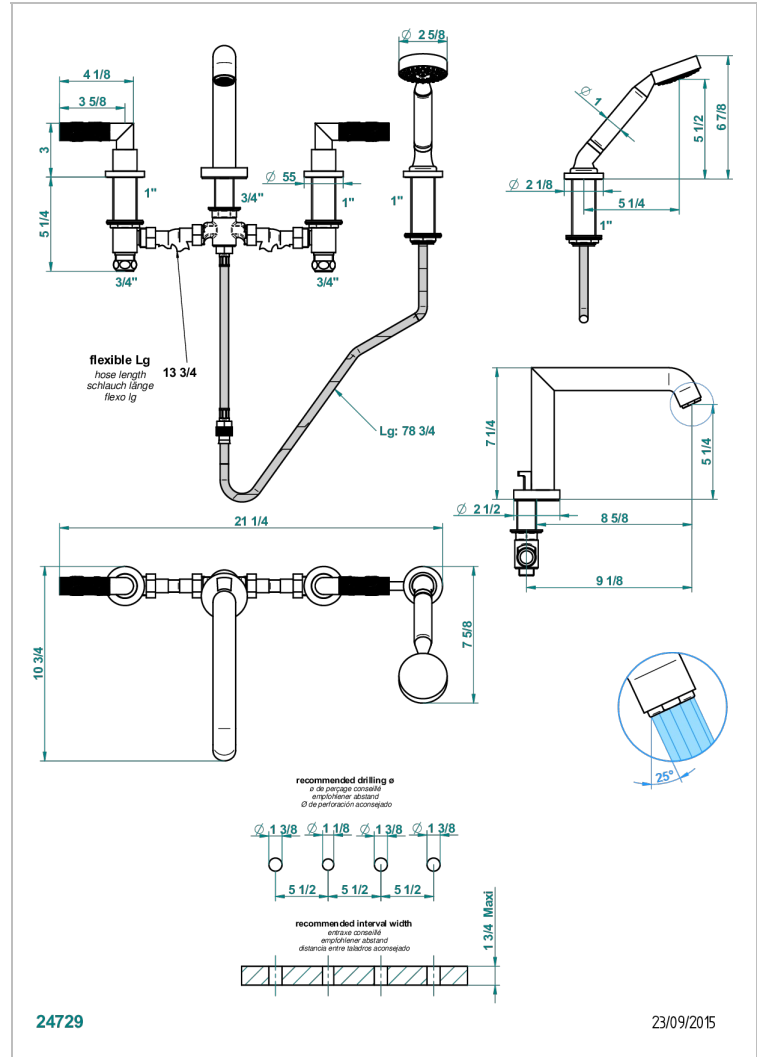

# BAMBOU CLEAR CRYSTAL

A35-112BSG

Rim mounted 4-hole bath/shower mixer, diverter to super goliath spout

THG  
PARIS

## CHARACTERISTIC

- ACS : 18ACCLY473
- DVGW : DW-6501CQ0592
- NF : NF EN 200 - IID/A - Chrome

## TECHNICAL SPECS

- Recommandé : 3 bars (max. 5 bars) - Advised : 43,5 psi (max. 72 psi)
- Bec : 35 l/min à 3 bars - Douchette : 9,5 l/min à 3 bars
- Spout : 9.26 gpm at 43.5 psi - Handshower : 2.5 gpm at 43.5 psi