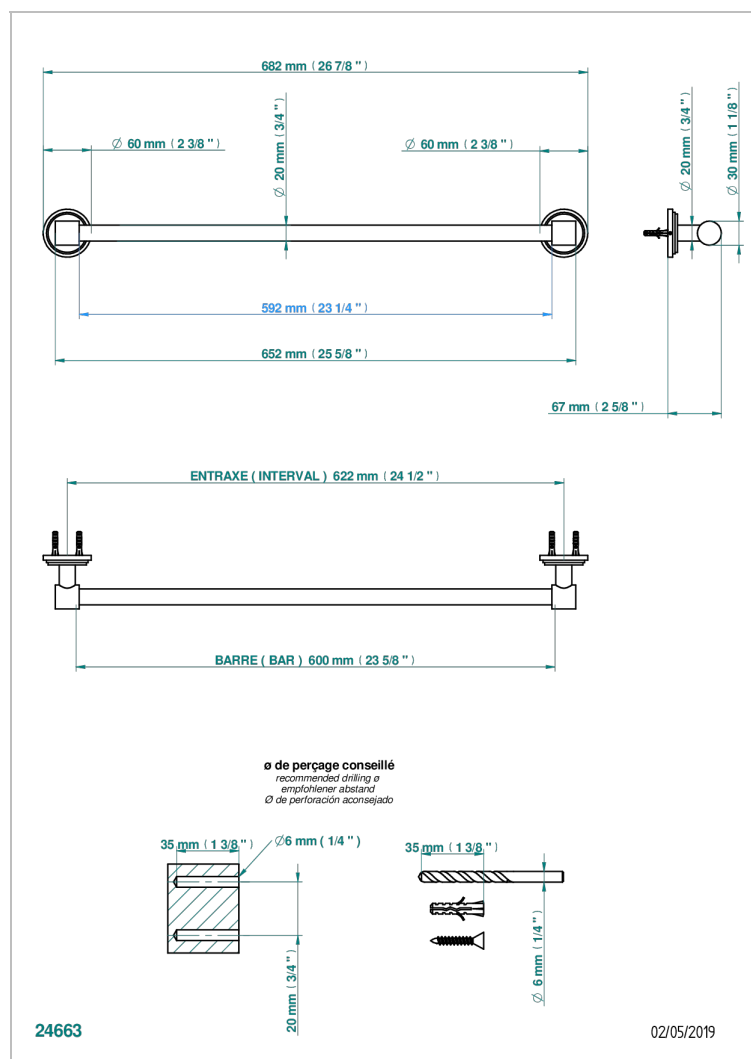

# FAUBOURG METAL WITH LEVER HANDLES

G2U-520/60

Towel bar, 24" long

## CHARACTERISTIC

- Faubourg Metal with lever handles
- Towel bar, 24" long