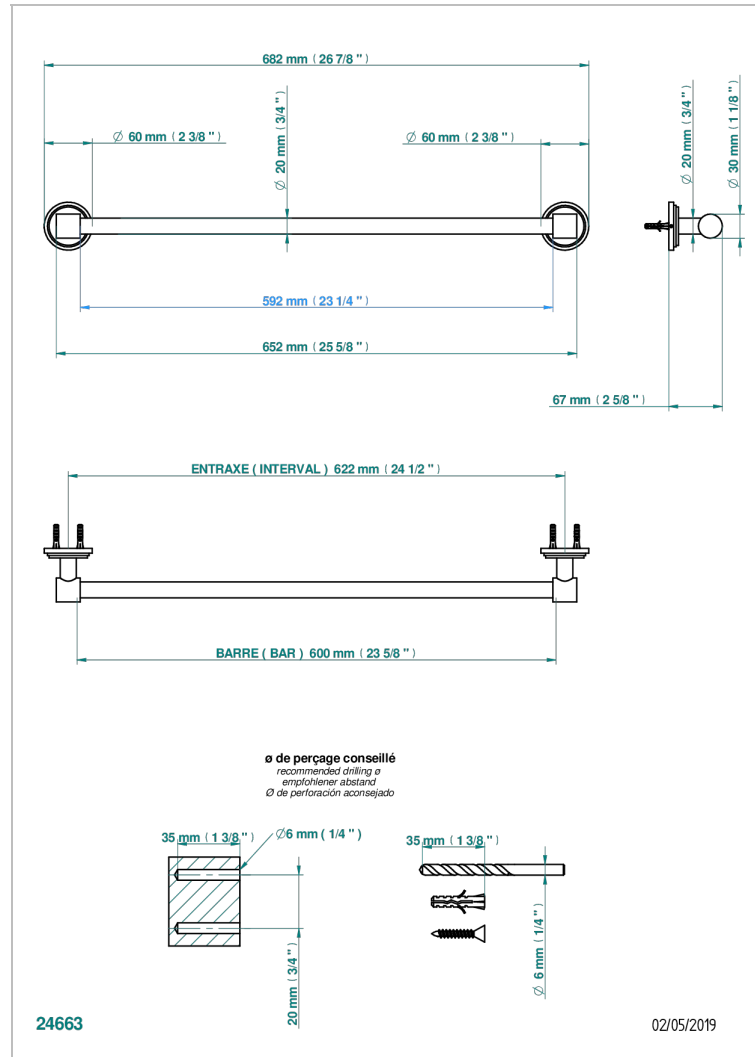

FAUBOURG METAL WITH LEVER

G2U-520/60

Single towel rail, fixed rail, length: 600 mm, \varnothing 20 mm

CHARACTERISTIC

- Faubourg Metal with lever
- Single towel rail, fixed rail, length: 600 mm, \varnothing 20 mm