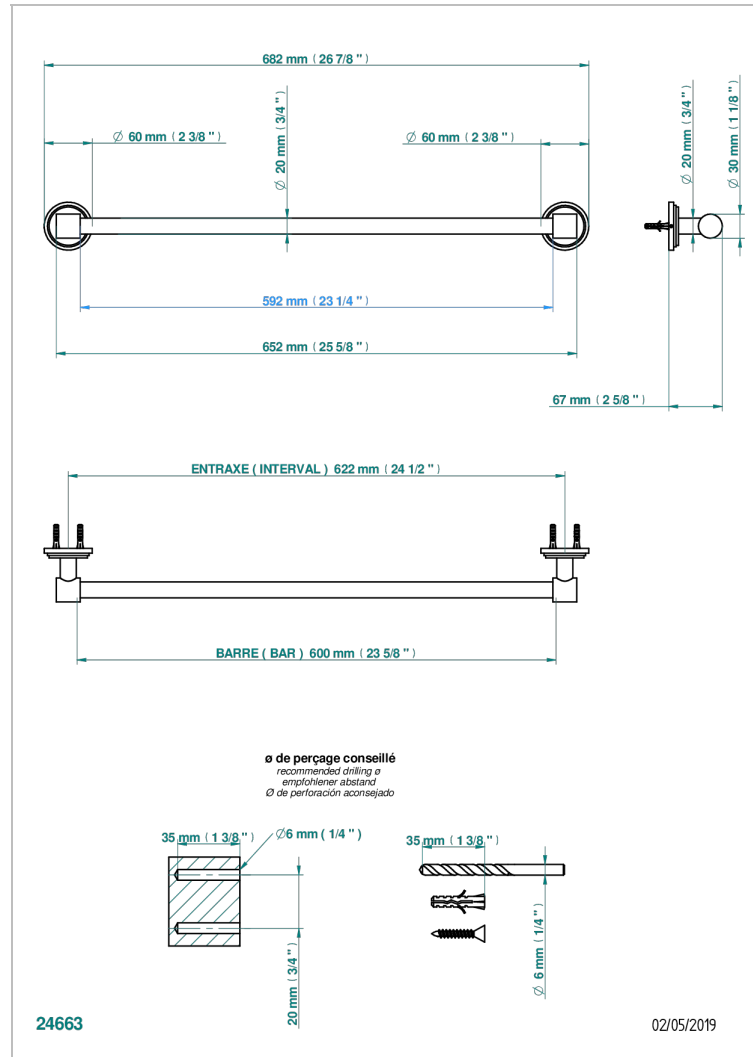

FAUBOURG METAL WITH LEVER

G2U-520/60

Single towel rail, fixed rail, length: 600 mm, \varnothing 20 mm

CHARACTERISTIC

- Faubourg Metal with lever
- Single towel rail, fixed rail, length: 600 mm, \varnothing 20 mm