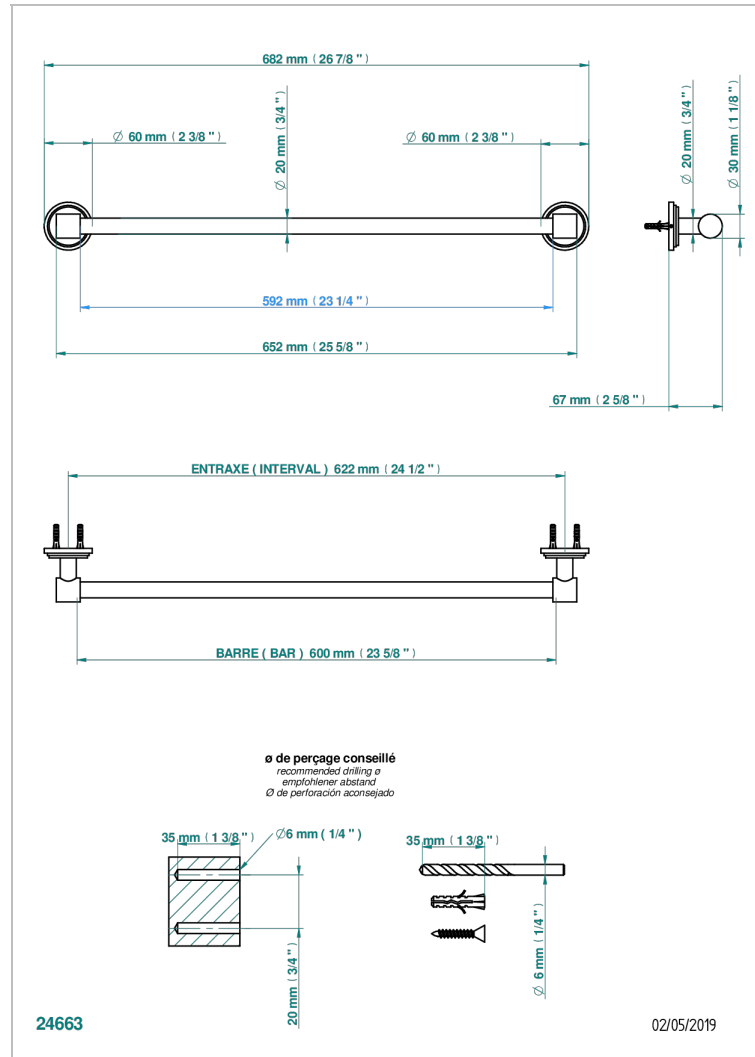

FRIVOLE WITH LEVER HANDLES

G2S-520/60

Towel bar, 24" long

CHARACTERISTIC

- Frivole with lever handles
- Towel bar, 24" long

AVAILABLE FINITIONS

Black ceram - D30
Blush PVD - H62
Brass color PVD - H49
Brown bronze color PVD - F33
Chrome polished - A02
Chrome polished / gold polished - G02