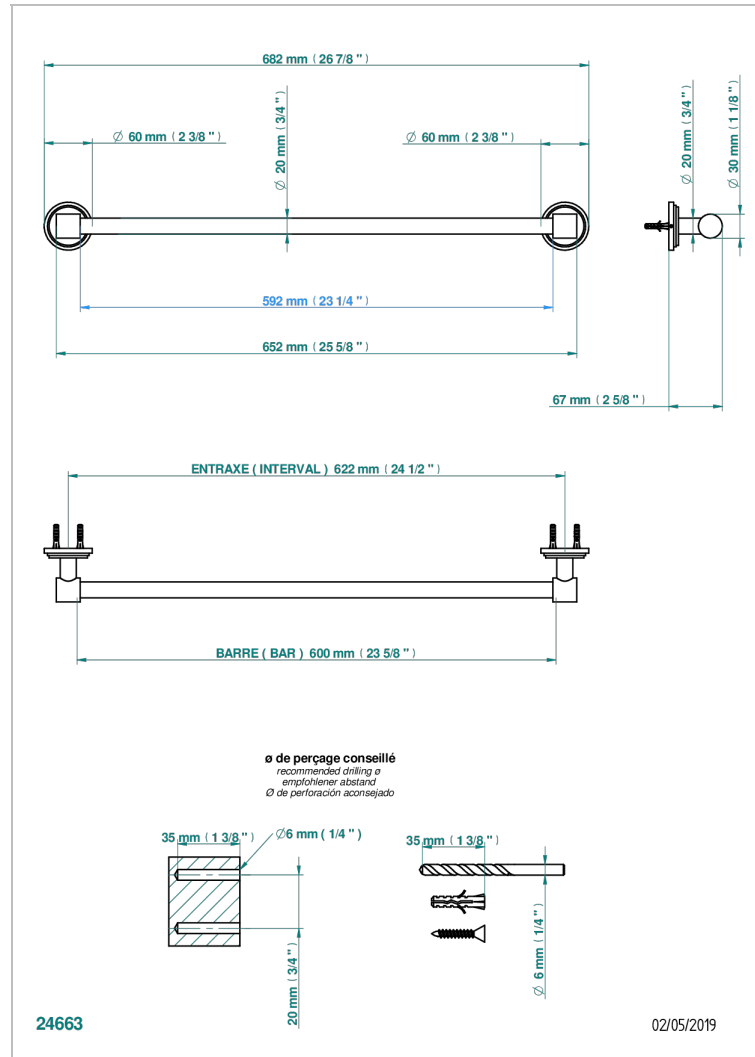

FRIVOLE WITH LEVER

G2S-520/60

Single towel rail, fixed rail, length: 600 mm, \varnothing 20 mm

CHARACTERISTIC

- Frivole with lever
- Single towel rail, fixed rail, length: 600 mm, \varnothing 20 mm

AVAILABLE FINITIONS