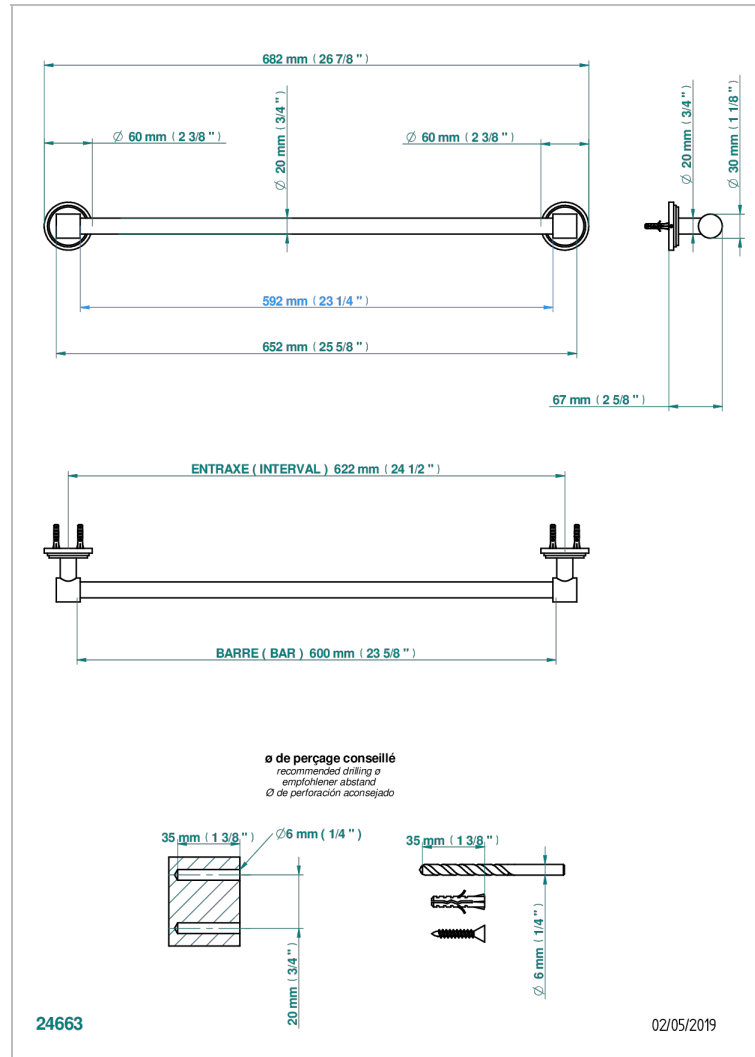

# FRIVOLE WITH LEVER

G2S-520/60

Single towel rail, fixed rail, length: 600 mm,  $\varnothing$  20 mm

## CHARACTERISTIC

- Frivole with lever
- Single towel rail, fixed rail, length: 600 mm,  $\varnothing$  20 mm