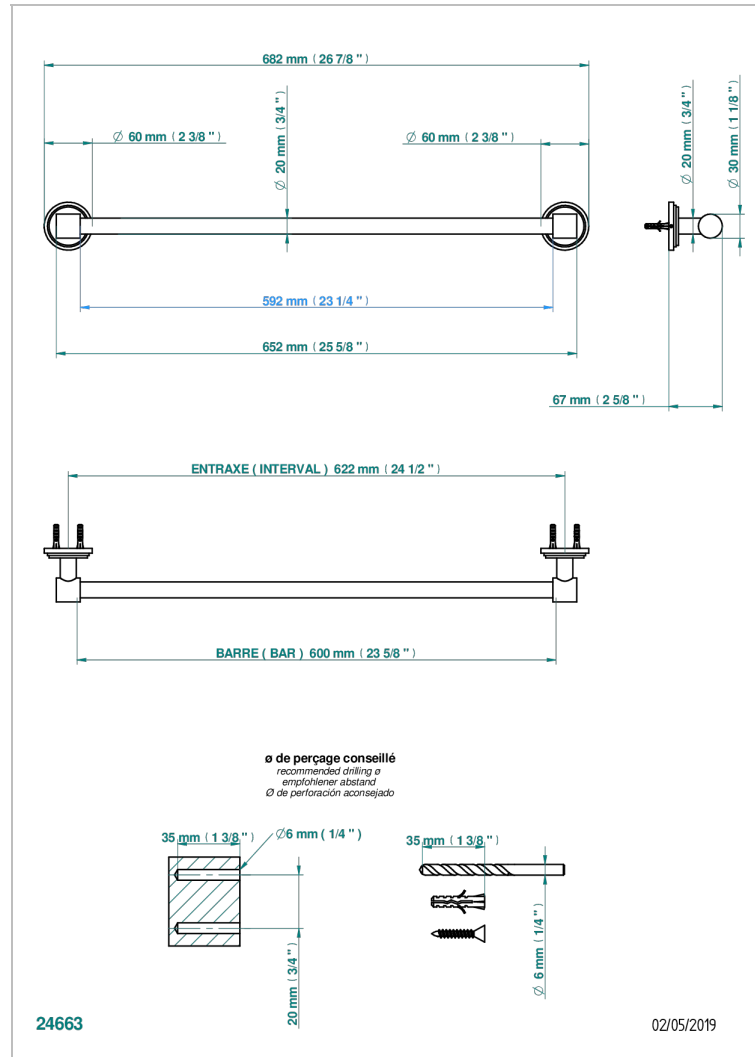

# FRIVOLE

G2R-520/60

Single towel rail, fixed rail, length: 600 mm,  $\varnothing$  20 mm

## CHARACTERISTIC

- Frivole
- Single towel rail, fixed rail, length: 600 mm,  $\varnothing$  20 mm