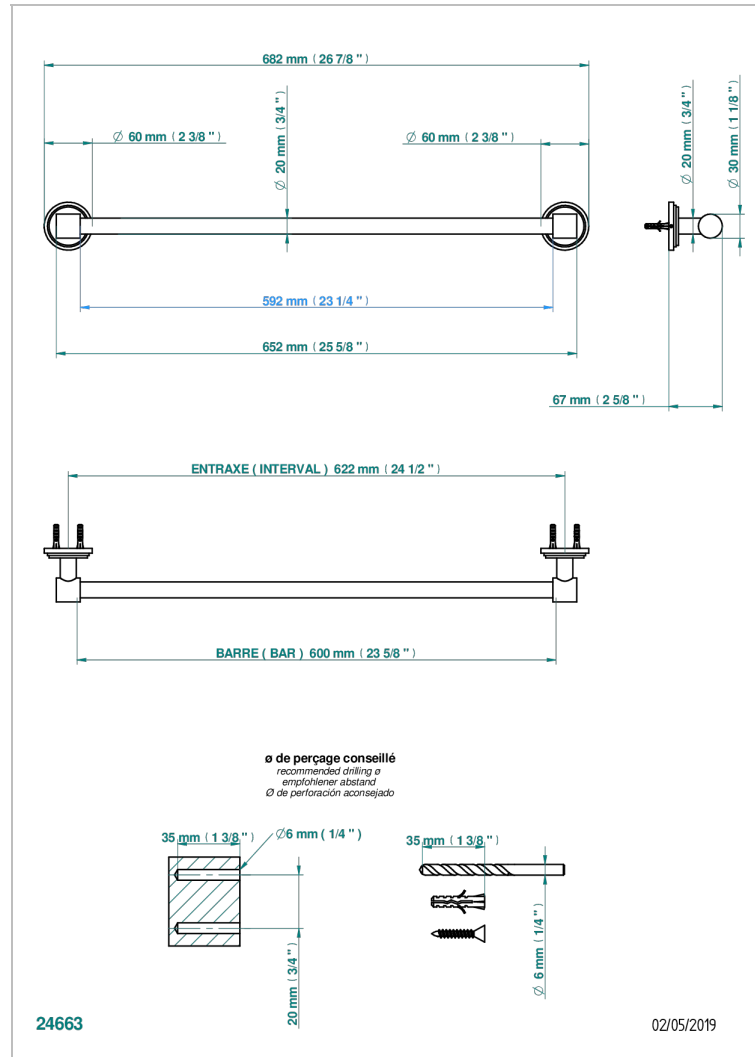

FRIVOLE

G2R-520/60

Single towel rail, fixed rail, length: 600 mm, \varnothing 20 mm

CHARACTERISTIC

- Frivole
- Single towel rail, fixed rail, length: 600 mm, \varnothing 20 mm

AVAILABLE FINITIONS

Antique nickel - H28
Black ceram - D30
Blush PVD - H62
Brass color PVD - H49
Brown bronze color PVD - F33
Gold color PVD - H52