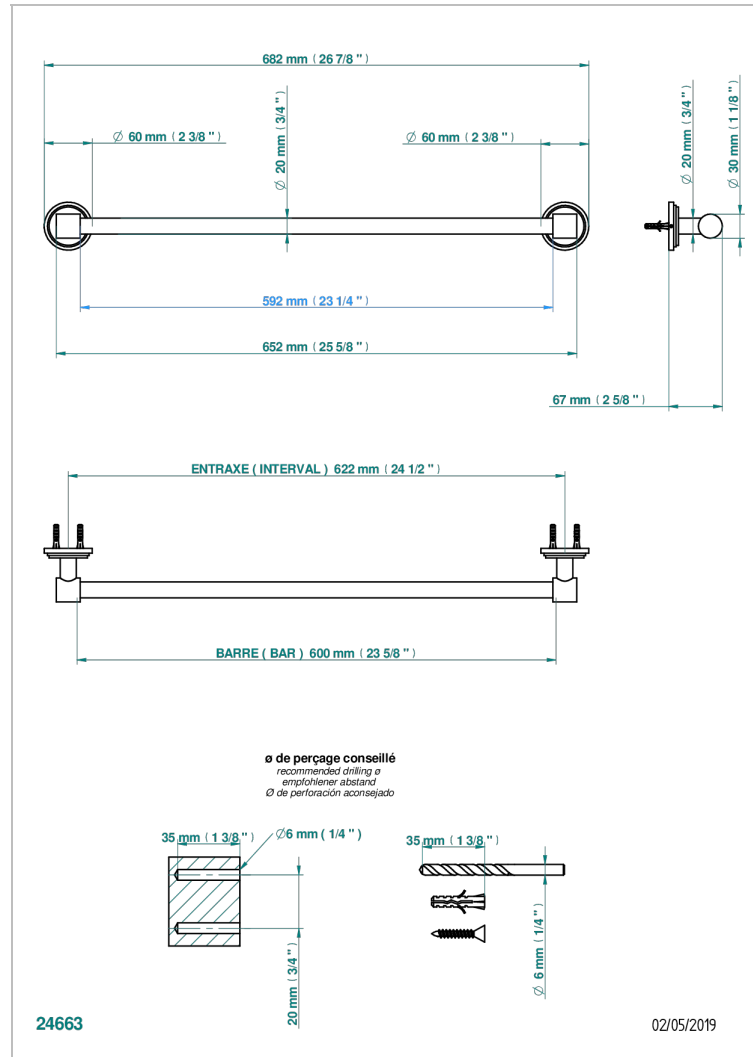

FROUFROU WITH LEVER

G2P-520/60

Single towel rail, fixed rail, length: 600 mm, \varnothing 20 mm

CHARACTERISTIC

- Froufrou with lever
- Single towel rail, fixed rail, length: 600 mm, \varnothing 20 mm

AVAILABLE FINITIONS