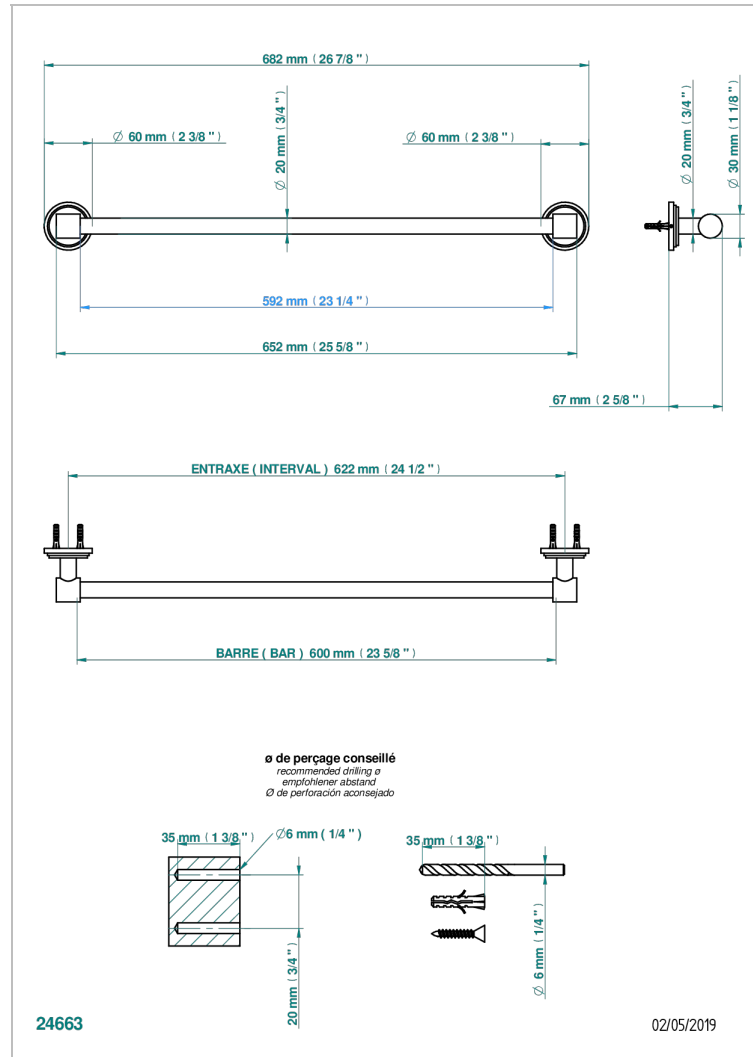

# FROUFROU WITH LEVER

G2P-520/60

Single towel rail, fixed rail, length: 600 mm,  $\varnothing$  20 mm

## CHARACTERISTIC

- Froufrou with lever
- Single towel rail, fixed rail, length: 600 mm,  $\varnothing$  20 mm