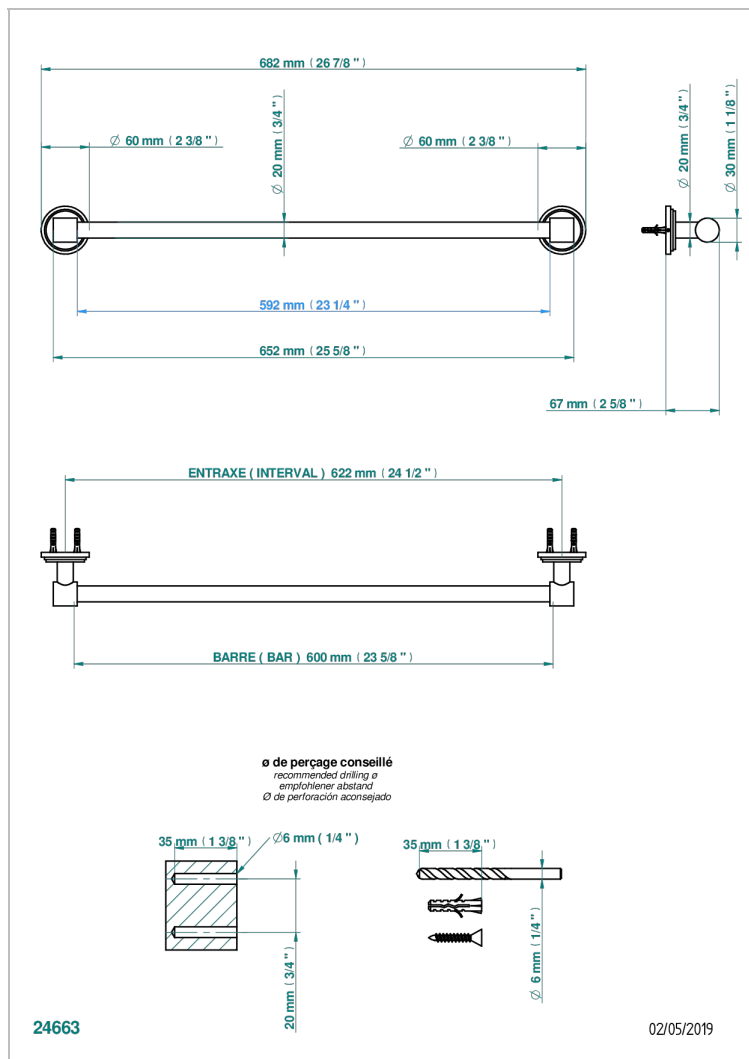

FAUBOURG BLACK PORCELAIN WITH LEVER HANDLES

G2M-520/60

Towel bar, 24" long

CHARACTERISTIC

- Faubourg Black Porcelain with lever handles
- Towel bar, 24" long

AVAILABLE FINITIONS

Black ceram - D30
Blush PVD - H62
Brass color PVD - H49
Brown bronze color PVD - F33
Chrome polished - A02
Chrome polished / gold polished - G02