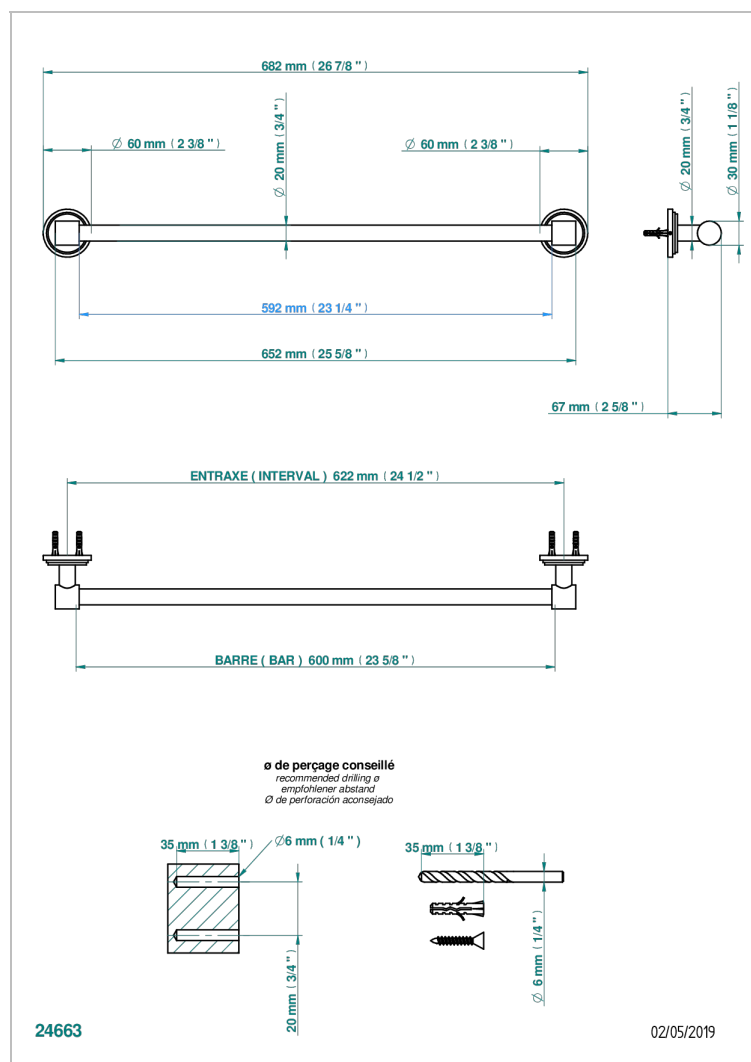

FAUBOURG BLACK PORCELAIN WITH LEVER

G2M-520/60

Single towel rail, fixed rail, length: 600 mm, ø 20 mm

CHARACTERISTIC

- Faubourg Black Porcelain with lever
- Single towel rail, fixed rail, length: 600 mm, ø 20 mm