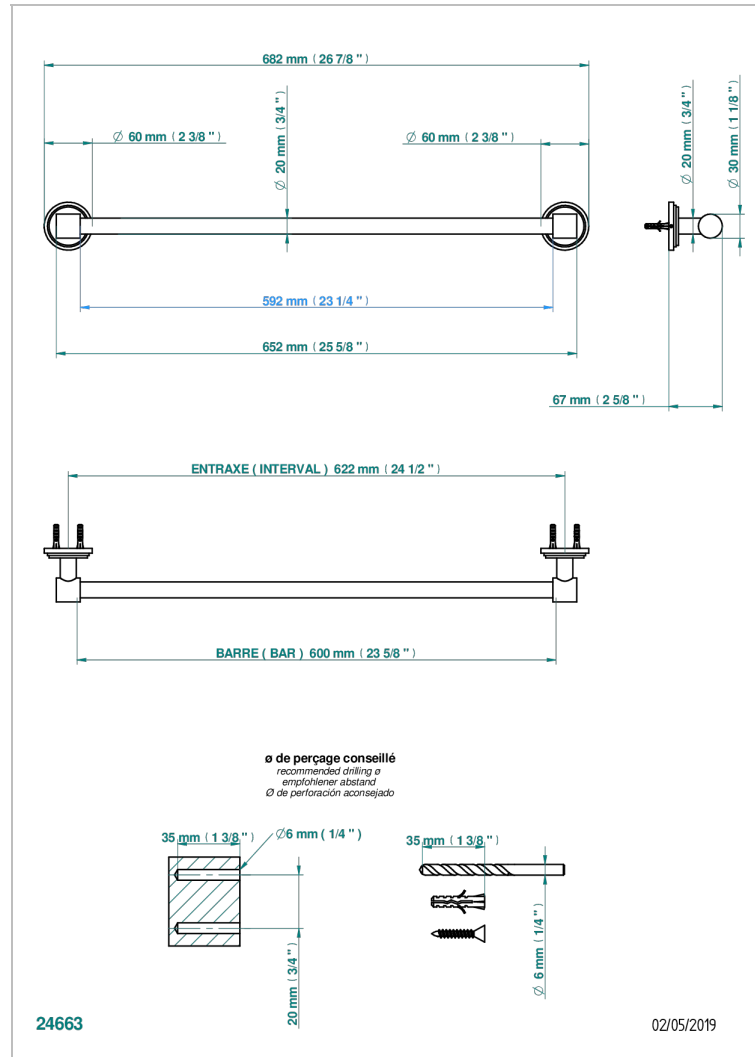

FAUBOURG BLACK PORCELAIN

G2L-520/60

Towel bar, 24" long

CHARACTERISTIC

- Faubourg Black Porcelain
- Towel bar, 24" long

AVAILABLE FINITIONS

Black ceram - D30
Blush PVD - H62
Brass color PVD - H49
Brown bronze color PVD - F33
Chrome polished - A02
Chrome polished / gold polished - G02