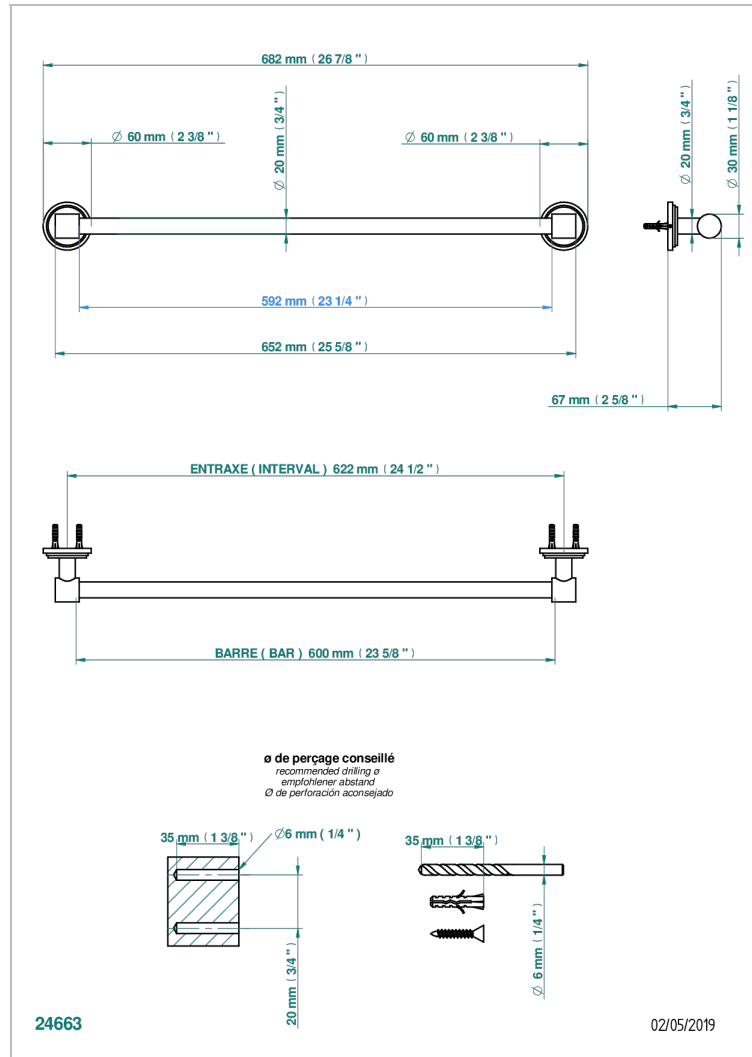

FAUBOURG BLACK PORCELAIN

G2L-520/60

Single towel rail, fixed rail, length: 600 mm, \varnothing 20 mm

CHARACTERISTIC

- Faubourg Black Porcelain
- Single towel rail, fixed rail, length: 600 mm, \varnothing 20 mm