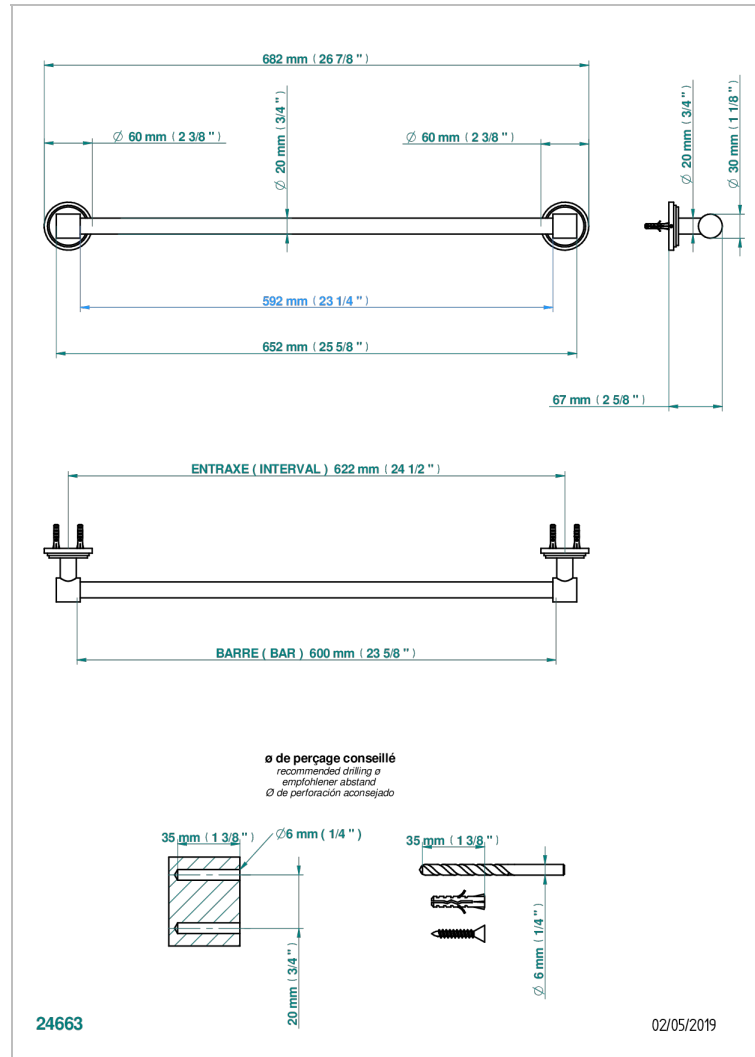

FAUBOURG BLACK PORCELAIN

G2L-520/60

Single towel rail, fixed rail, length: 600 mm, \varnothing 20 mm

THG[®]
PARIS

CHARACTERISTIC

- Faubourg Black Porcelain
- Single towel rail, fixed rail, length: 600 mm, \varnothing 20 mm