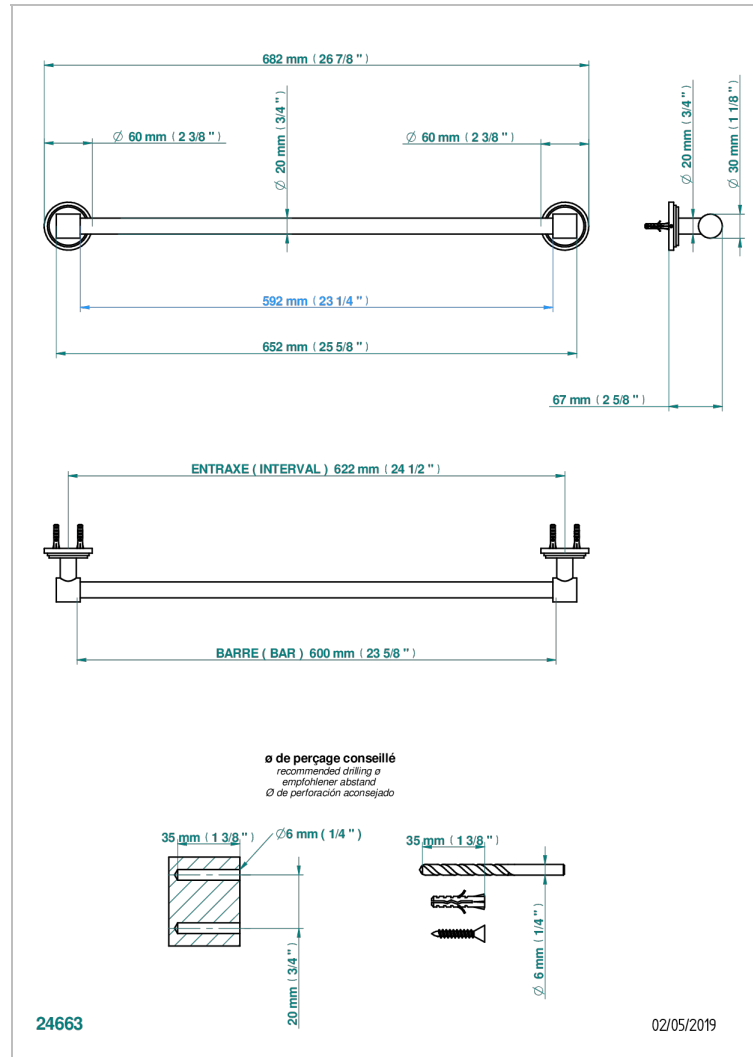

FAUBOURG BLACK PORCELAIN

G2L-520/60

Single towel rail, fixed rail, length: 600 mm, \varnothing 20 mm

CHARACTERISTIC

- Faubourg Black Porcelain
- Single towel rail, fixed rail, length: 600 mm, \varnothing 20 mm