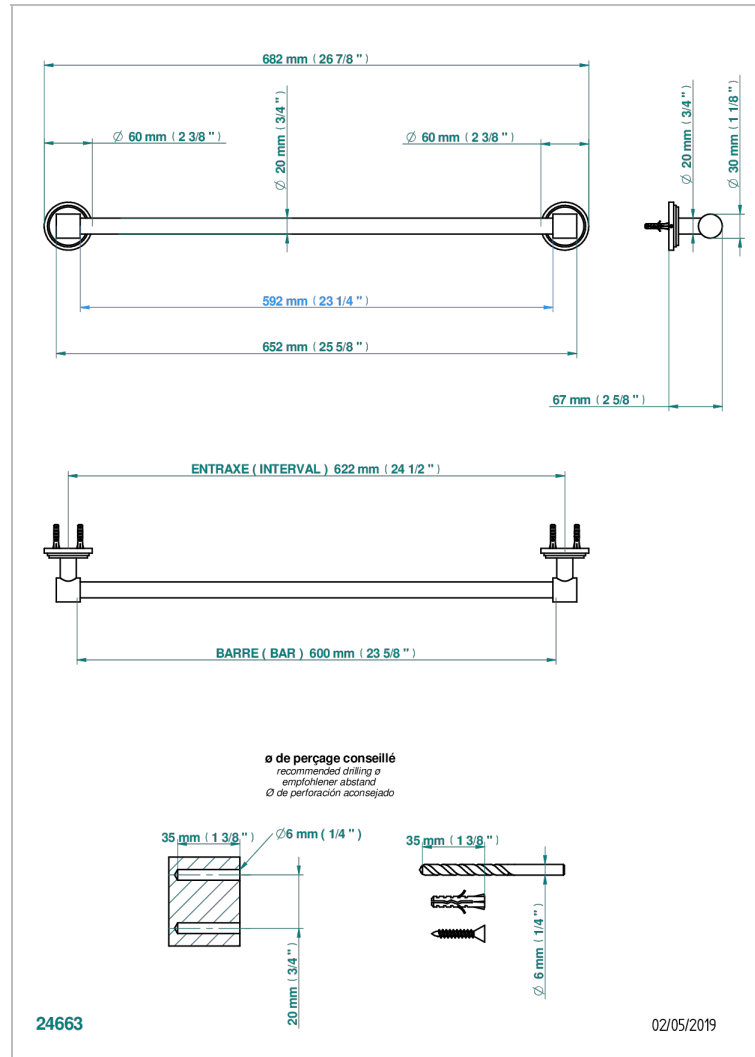

FAUBOURG WHITE PORCELAIN

G2K-520/60

Towel bar, 24" long

CHARACTERISTIC

- Faubourg White Porcelain
- Towel bar, 24" long

AVAILABLE FINITIONS

Black ceram - D30
Blush PVD - H62
Brass color PVD - H49
Brown bronze color PVD - F33
Chrome polished - A02
Chrome polished / gold polished - G02