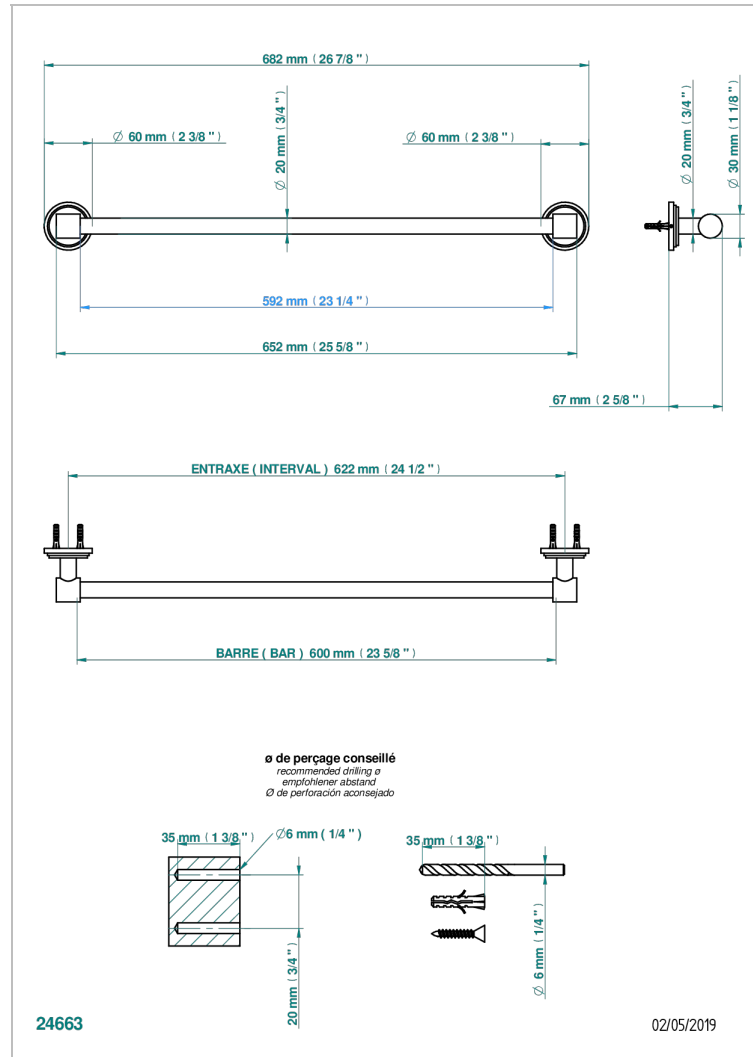

# FAUBOURG WHITE PORCELAIN

G2K-520/60

Single towel rail, fixed rail, length: 600 mm,  $\varnothing$  20 mm

## CHARACTERISTIC

- Faubourg White Porcelain
- Single towel rail, fixed rail, length: 600 mm,  $\varnothing$  20 mm