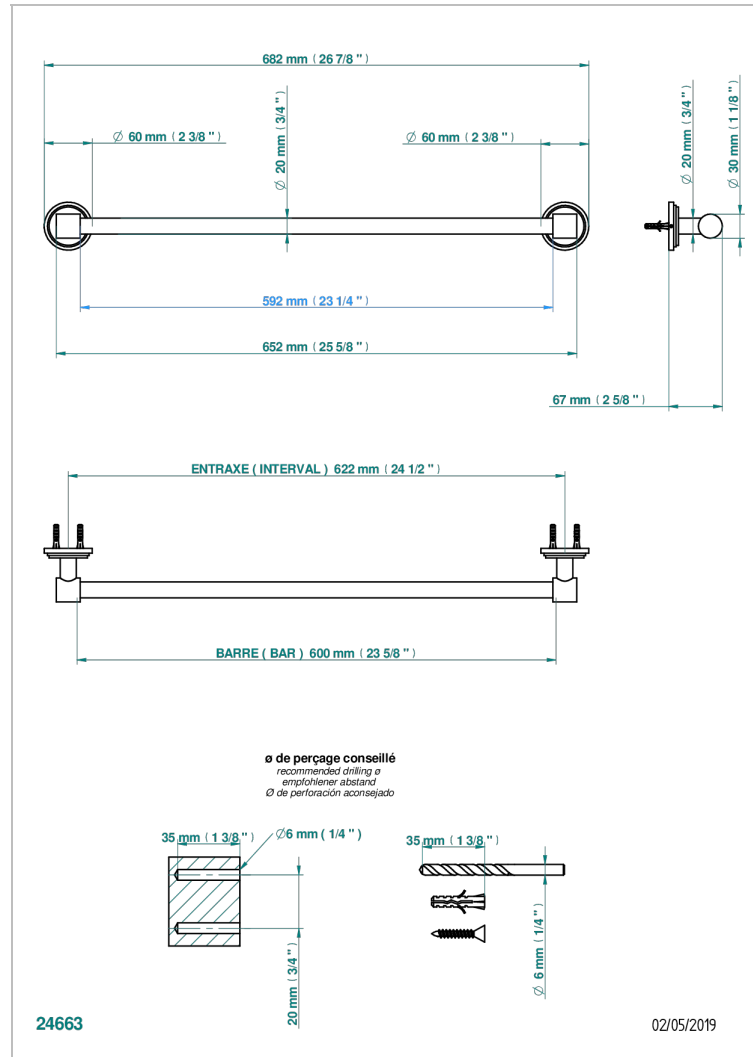

FAUBOURG WHITE PORCELAIN

G2K-520/60

Single towel rail, fixed rail, length: 600 mm, \varnothing 20 mm

CHARACTERISTIC

- Faubourg White Porcelain
- Single towel rail, fixed rail, length: 600 mm, \varnothing 20 mm