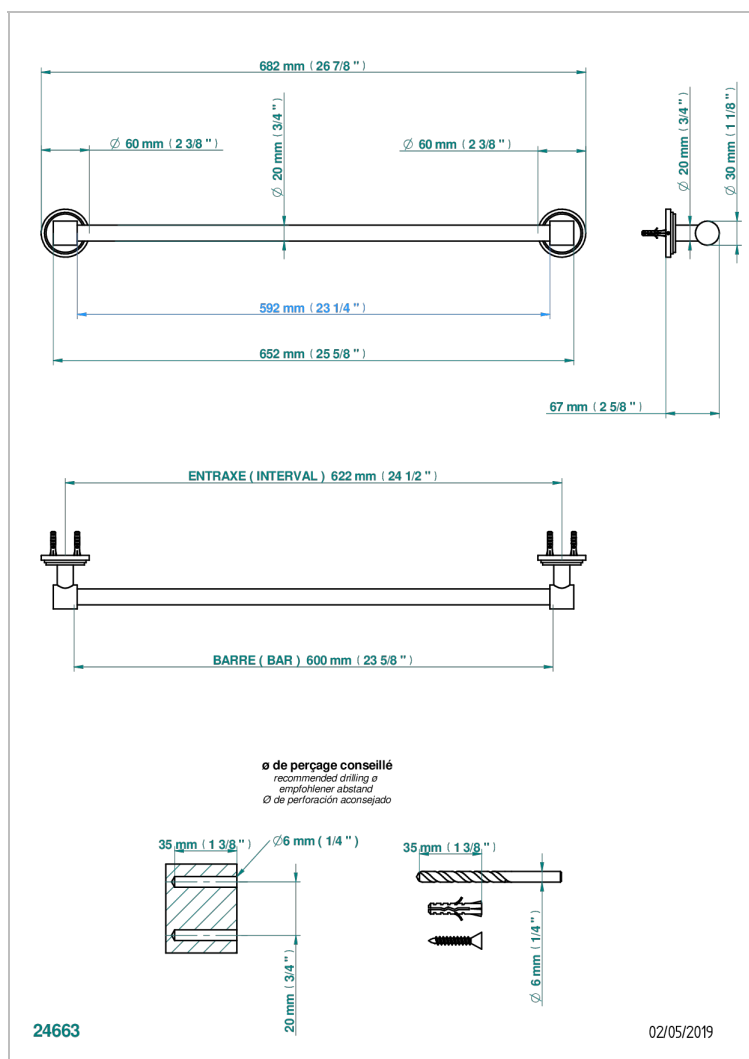

# FAUBOURG WHITE PORCELAIN WITH LEVER HANDLES

G2J-520/60

Towel bar, 24" long

## CHARACTERISTIC

- Faubourg White Porcelain with lever handles
- Towel bar, 24" long