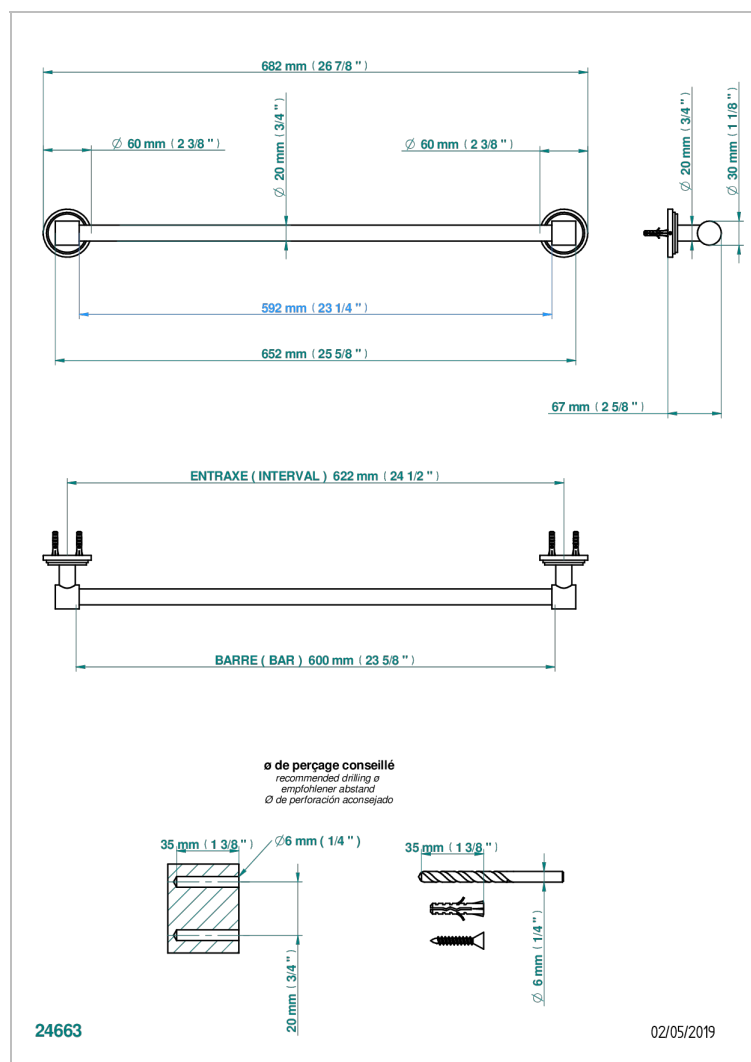

FAUBOURG WHITE PORCELAIN WITH LEVER

G2J-520/60

Single towel rail, fixed rail, length: 600 mm, \varnothing 20 mm

CHARACTERISTIC

- Faubourg White Porcelain with lever
- Single towel rail, fixed rail, length: 600 mm, \varnothing 20 mm