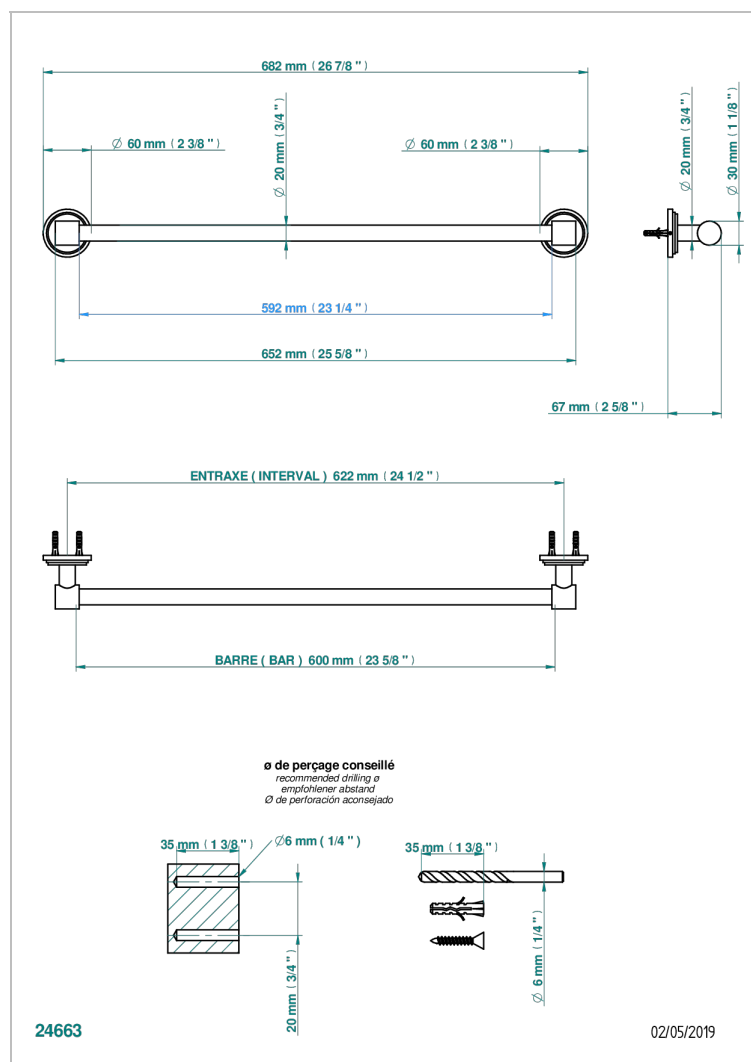

# FAUBOURG WHITE PORCELAIN WITH LEVER

G2J-520/60

Single towel rail, fixed rail, length: 600 mm, ø 20 mm

## CHARACTERISTIC

- Faubourg White Porcelain with lever
- Single towel rail, fixed rail, length: 600 mm, ø 20 mm