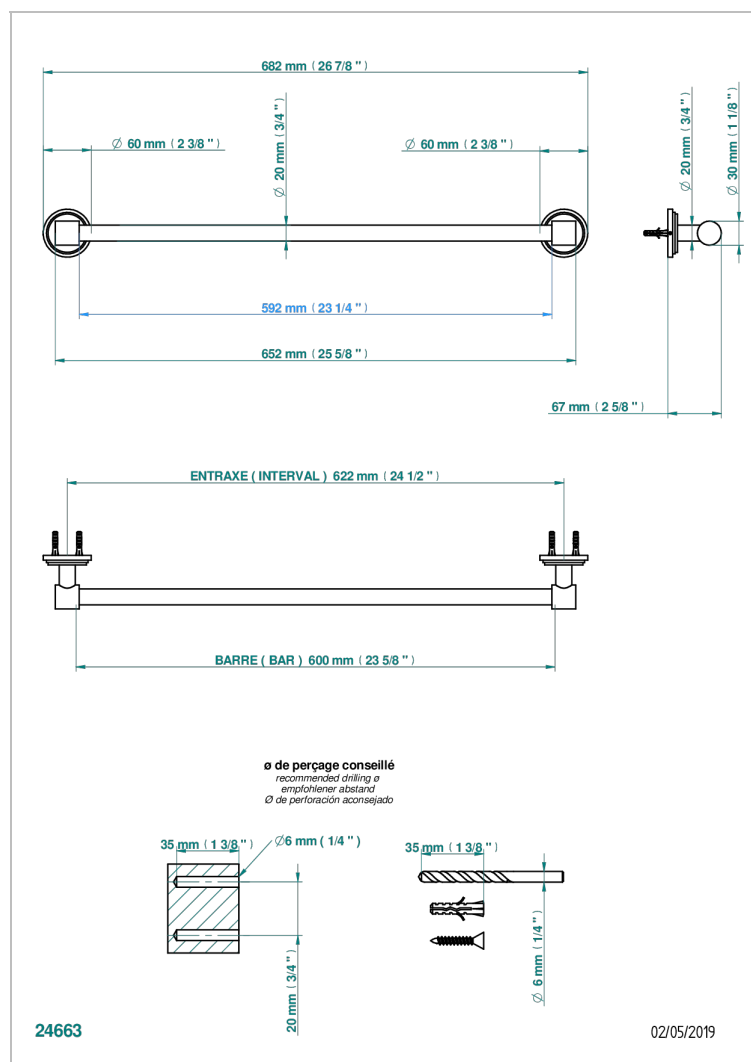

FAUBOURG WHITE PORCELAIN WITH LEVER

G2J-520/60

Single towel rail, fixed rail, length: 600 mm, ø 20 mm

CHARACTERISTIC

- Faubourg White Porcelain with lever
- Single towel rail, fixed rail, length: 600 mm, ø 20 mm