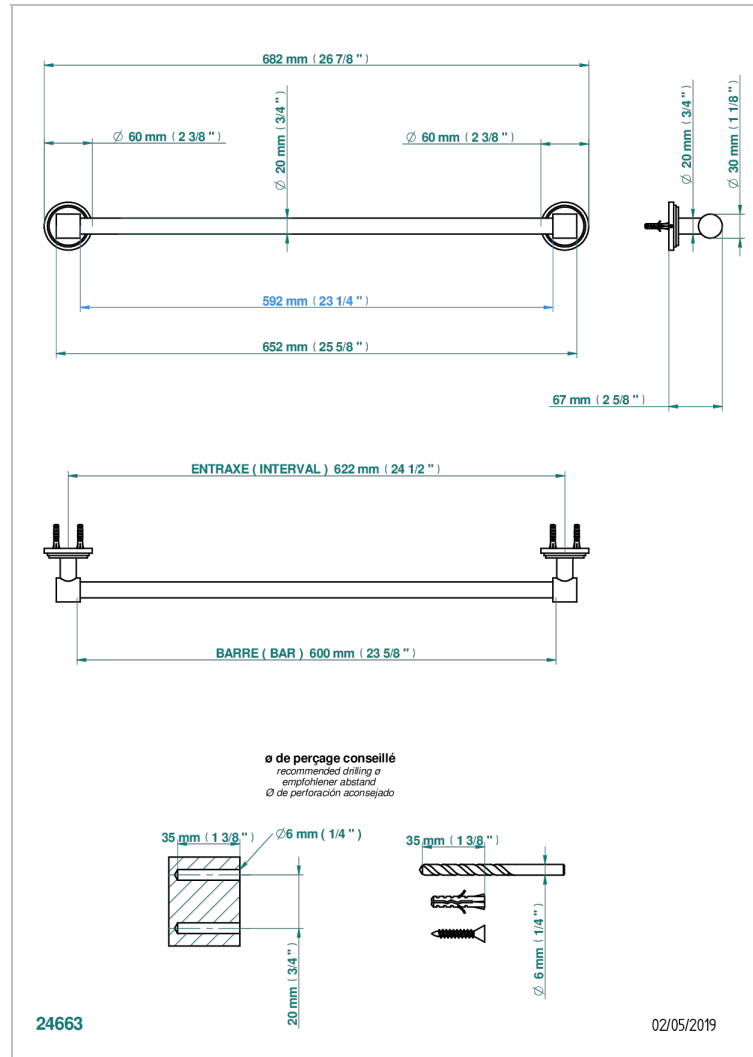

LE 9 NERO MARQUINA

G2I-520/60

Single towel rail, fixed rail, length: 600 mm, \varnothing 20 mm

CHARACTERISTIC

- Le 9 Nero Marquina
- Single towel rail, fixed rail, length: 600 mm, \varnothing 20 mm

AVAILABLE FINITIONS