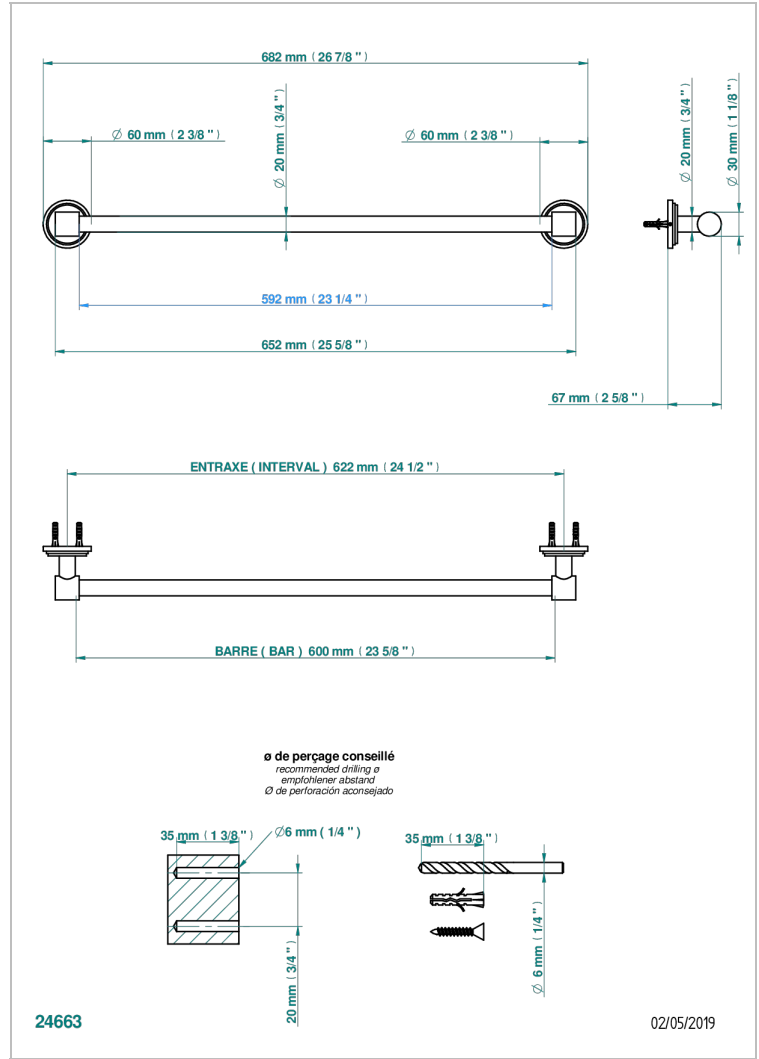

LE 9 NERO MARQUINA

G2I-520/60

Single towel rail, fixed rail, length: 600 mm, \varnothing 20 mm

THG[®]
PARIS

CHARACTERISTIC

- Le 9 Nero Marquina
- Single towel rail, fixed rail, length: 600 mm, \varnothing 20 mm