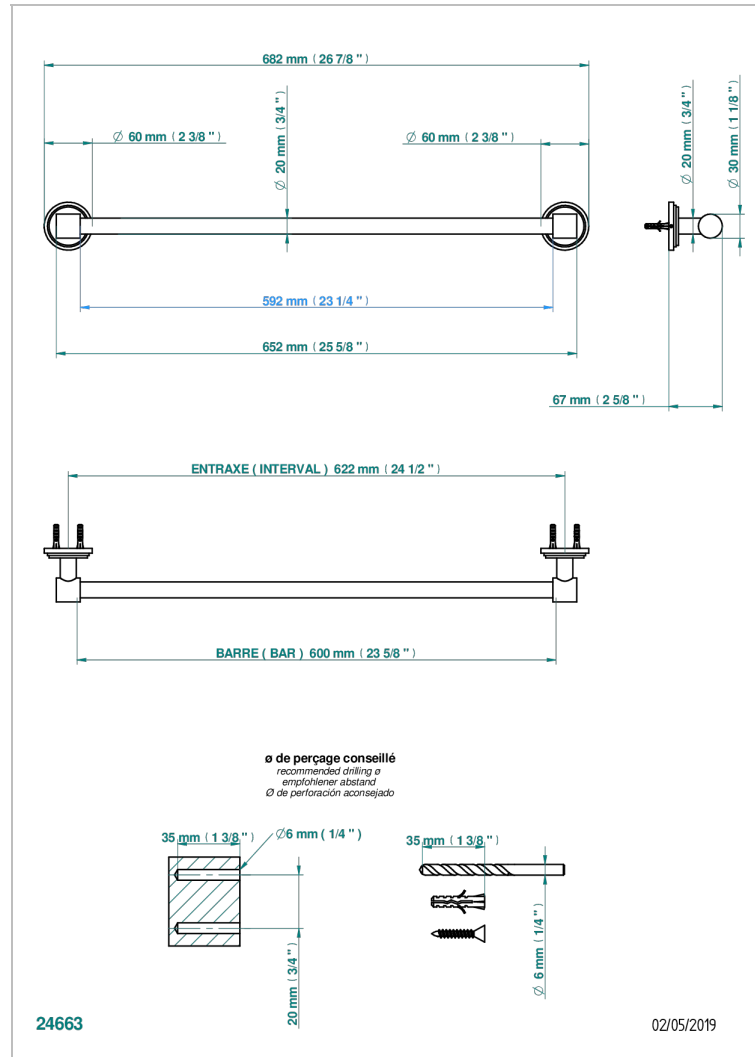

# LE 9 NERO MARQUINA

G2I-520/60

Single towel rail, fixed rail, length: 600 mm,  $\varnothing$  20 mm

## CHARACTERISTIC

- Le 9 Nero Marquina
- Single towel rail, fixed rail, length: 600 mm,  $\varnothing$  20 mm