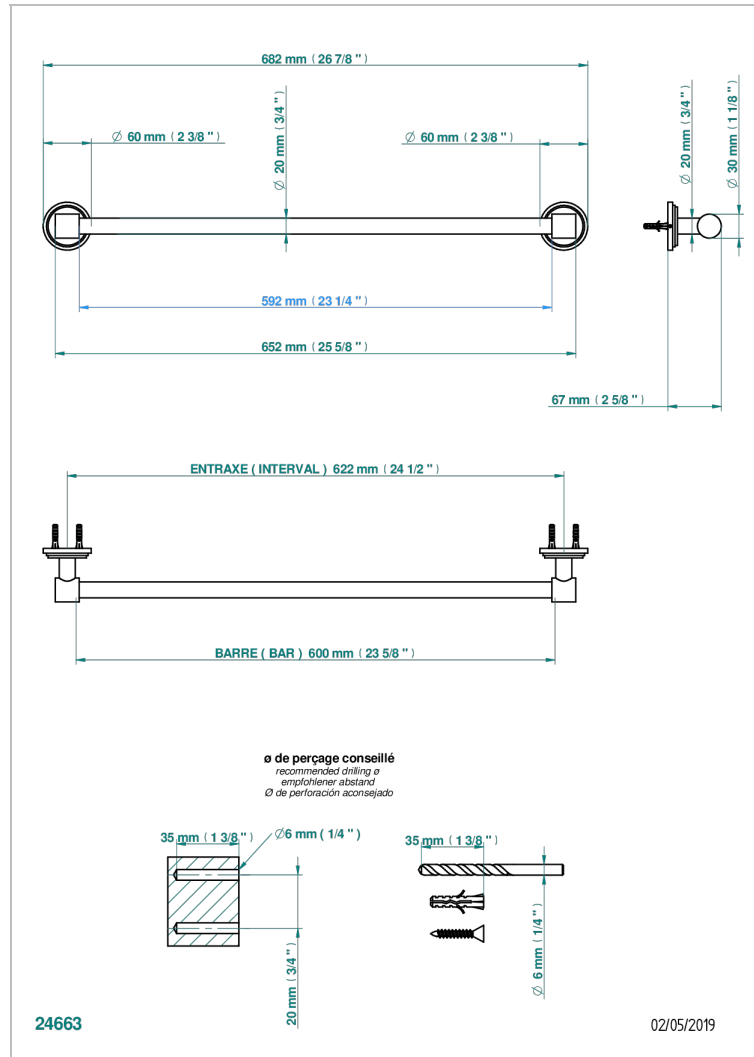

LE 9 HOWLITE

G2H-520/60

Towel bar, 24" long

CHARACTERISTIC

- Le 9 Howlite
- Towel bar, 24" long

AVAILABLE FINITIONS

Black ceram - D30
Blush PVD - H62
Brass color PVD - H49
Brown bronze color PVD - F33
Chrome polished - A02
Chrome polished / gold polished - G02