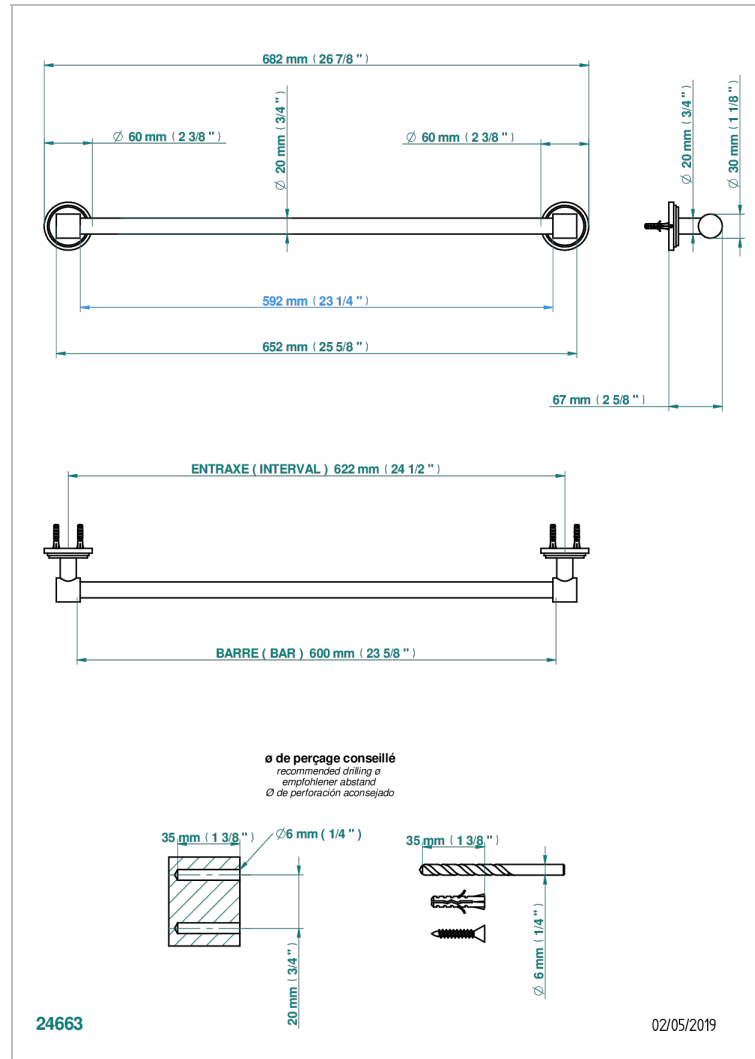

LE 9 HOWLITE

G2H-520/60

Single towel rail, fixed rail, length: 600 mm, \varnothing 20 mm

CHARACTERISTIC

- Le 9 Howlite
- Single towel rail, fixed rail, length: 600 mm, \varnothing 20 mm

AVAILABLE FINITIONS