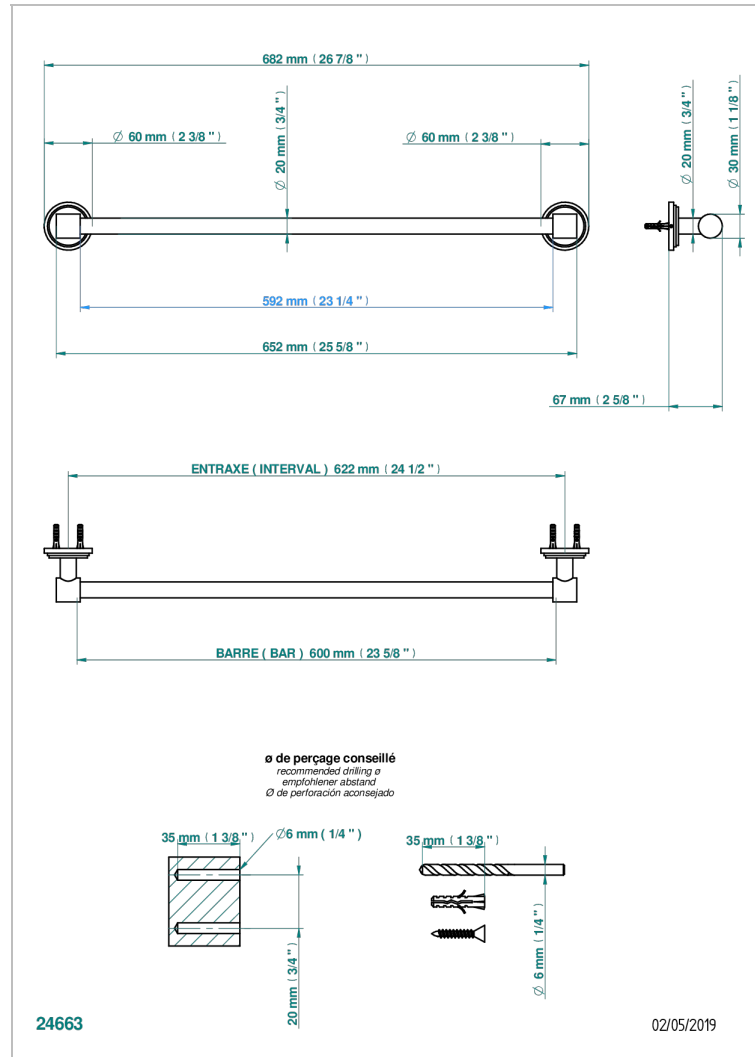

LE 9 HOWLITE

G2H-520/60

Single towel rail, fixed rail, length: 600 mm, \varnothing 20 mm

CHARACTERISTIC

- Le 9 Howlite
- Single towel rail, fixed rail, length: 600 mm, \varnothing 20 mm

AVAILABLE FINITIONS