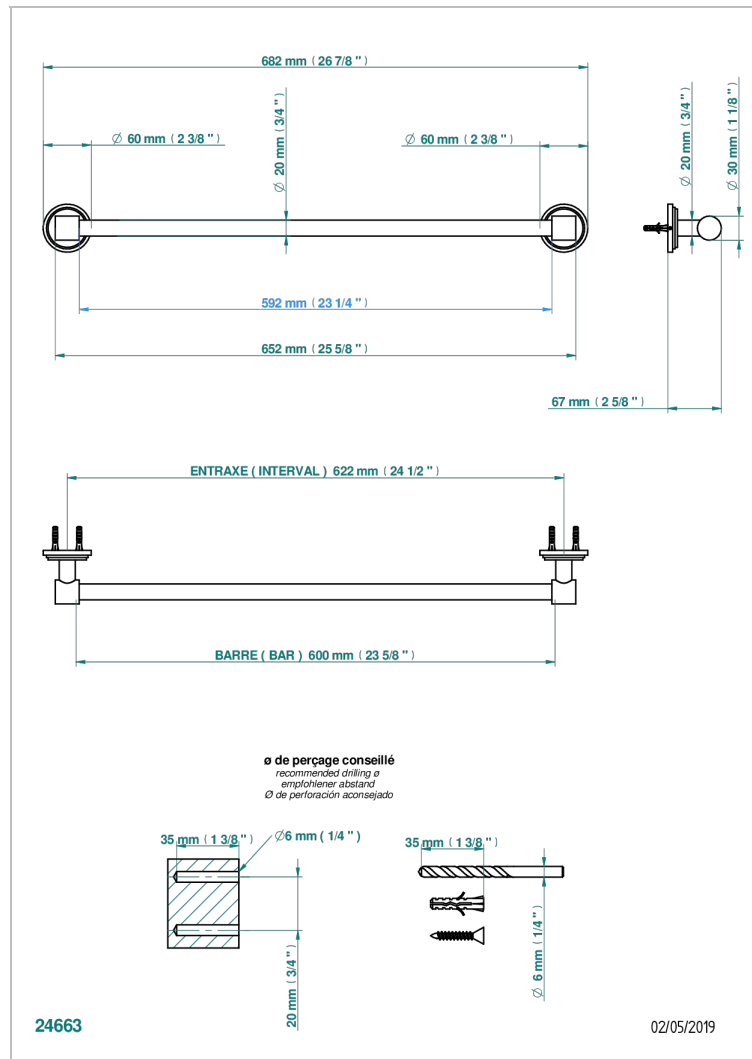

LE 9 HOWLITE

G2H-520/60

Single towel rail, fixed rail, length: 600 mm, \varnothing 20 mm

CHARACTERISTIC

- Le 9 Howlite
- Single towel rail, fixed rail, length: 600 mm, \varnothing 20 mm

AVAILABLE FINITIONS