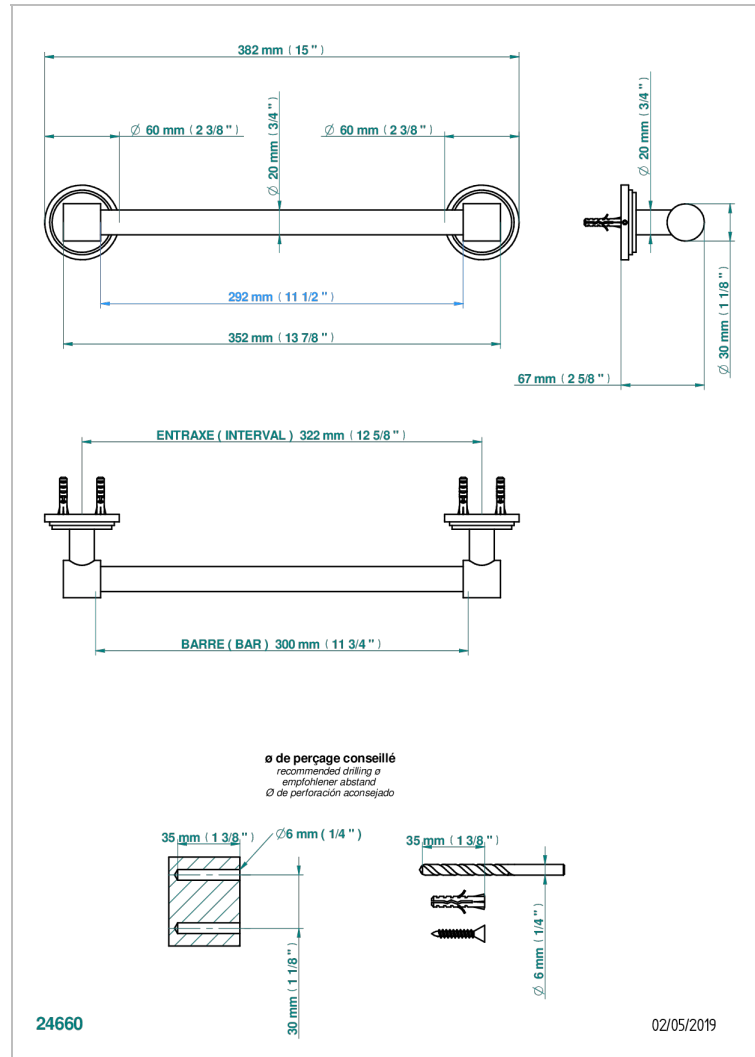

LE 9 NERO MARQUINA

G2I-520/30

Single towel rail, fixed rail, length: 300 mm, \varnothing 20 mm

CHARACTERISTIC

- Le 9 Nero Marquina
- Single towel rail, fixed rail, length: 300 mm, \varnothing 20 mm

AVAILABLE FINITIONS