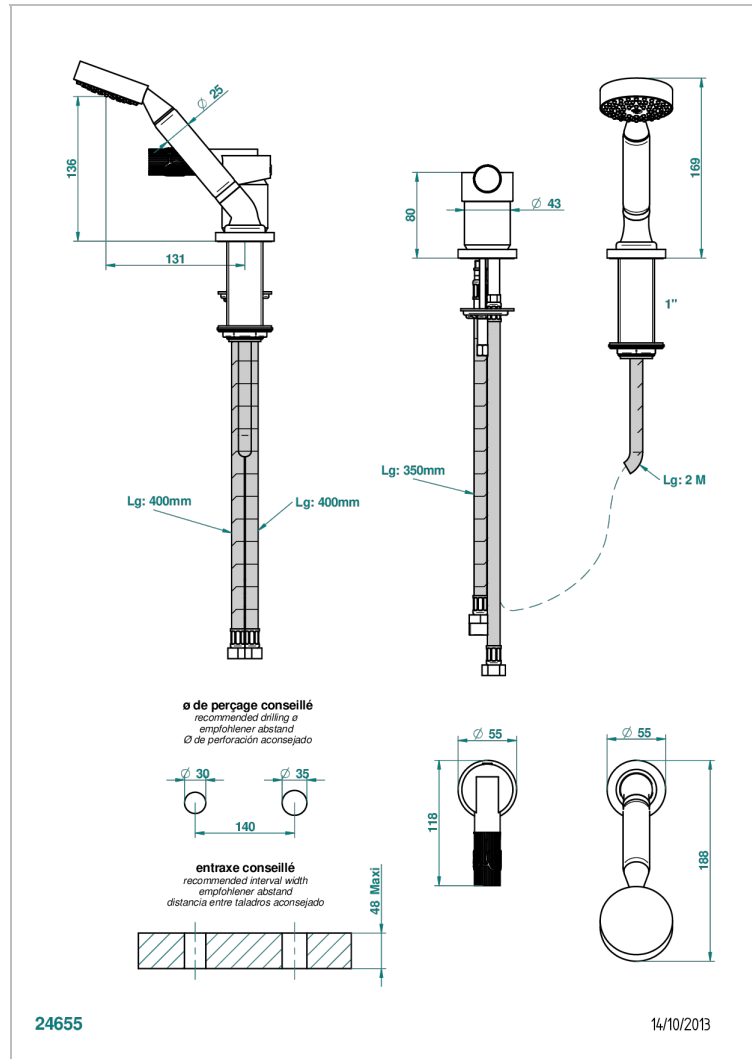

# BAMBOU CLEAR CRYSTAL

A35-6523/60A

Rim mounted ceramic mixer with handshower

## CHARACTERISTIC

- Bamboü Clear crystal
- Rim mounted ceramic mixer with handshower