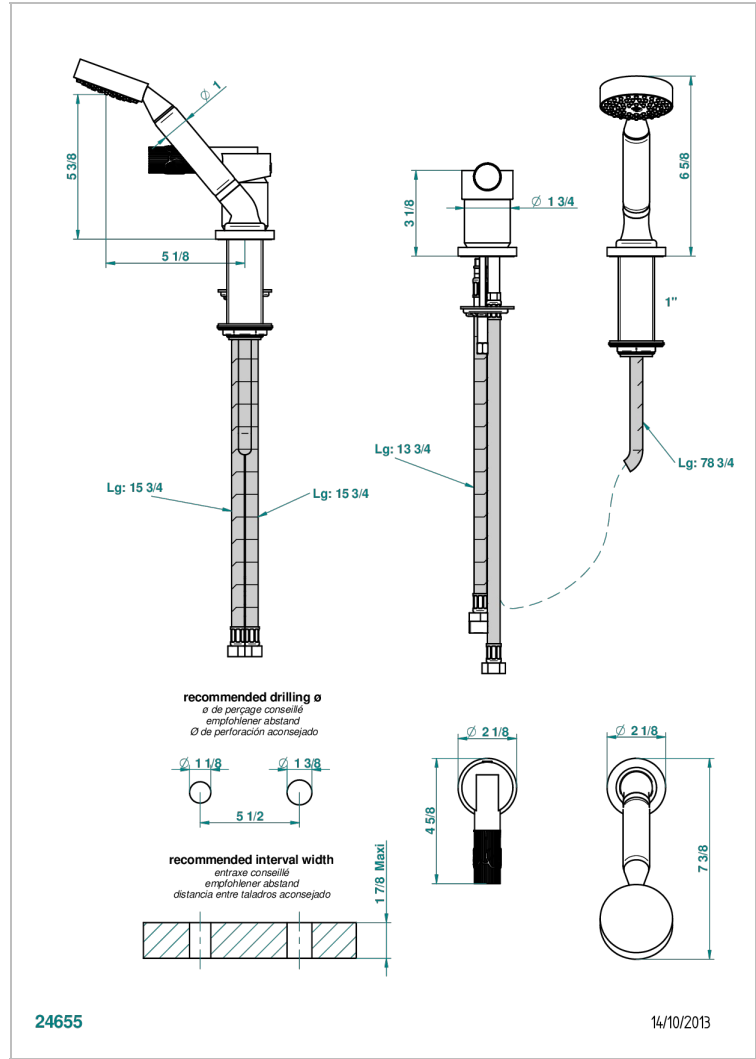

BAMBOU CLEAR CRYSTAL

A35-6523/60A

Rim mounted ceramic mixer with handshower

CHARACTERISTIC

- Bambou Clear crystal
- Rim mounted ceramic mixer with handshower

TECHNICAL SPECS

- Recommandé : 3 bars (max. 5 bars) - Advised : 43,5 psi (max. 72 psi)
- 9,5 l/min à 3 bars (2.5 gpm at 43.5 psi)

AVAILABLE FINITIONS

Antique nickel - H28
 Black ceram - D30
 Blush PVD - H62
 Brass color PVD - H49
 Brown bronze color PVD - F33
 Gold color PVD - H52

Graphite PVD - H64
 Lacquered light bronze - D01
 Matt Umber PVD - H67
 Matt blush PVD - H60
 Matt brass color PVD - H50
 Matt brown bronze color PVD - F34