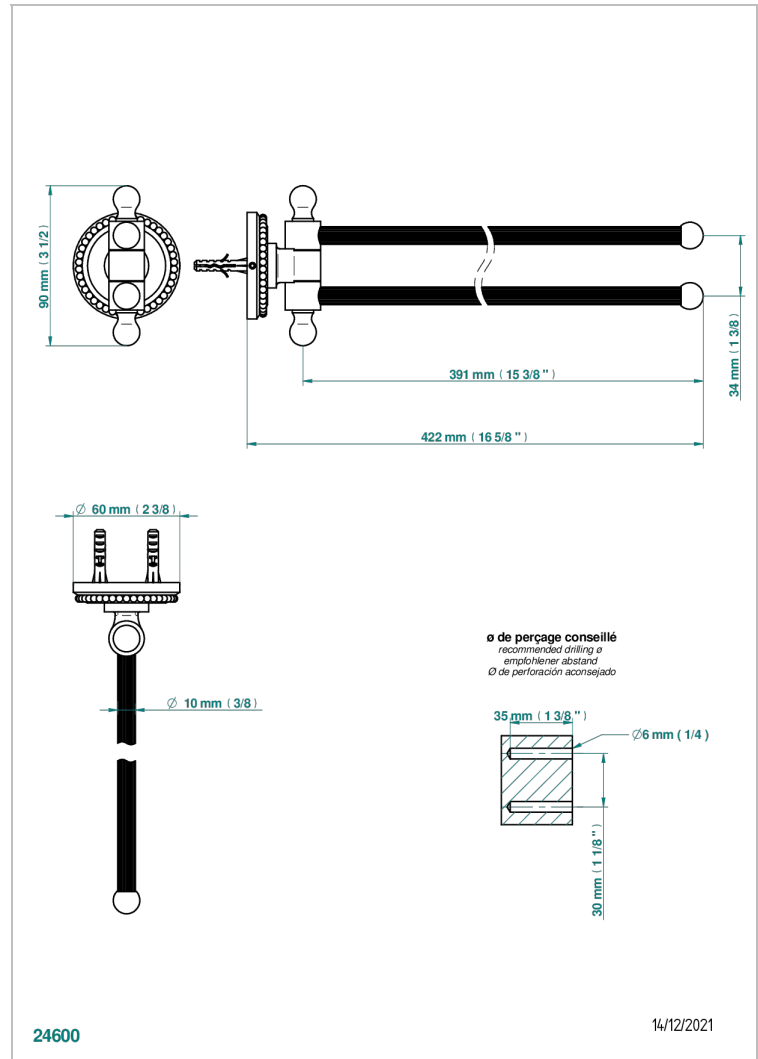

AMOUR DE TRIANON

G24-522

Towel bar 15 3/4" long, double swivel

THG[®]
PARIS

CHARACTERISTIC

- Amour de Trianon
- Towel bar 15 3/4" long, double swivel

AVAILABLE FINITIONS

Black ceram - D30
Chrome polished - A02
Chrome polished / gold polished - G02
Copper antique matt, coated - H07
Gold mat - F07
Gold polished - F01

Light coated bronze - D01
Matt chrome (American satin) - C02
Matt nickel (American satin) - C01
Nickel antique / Sovereign - H28
Nickel polished - B01
Soft gold - F30

Soft matt gold - F31