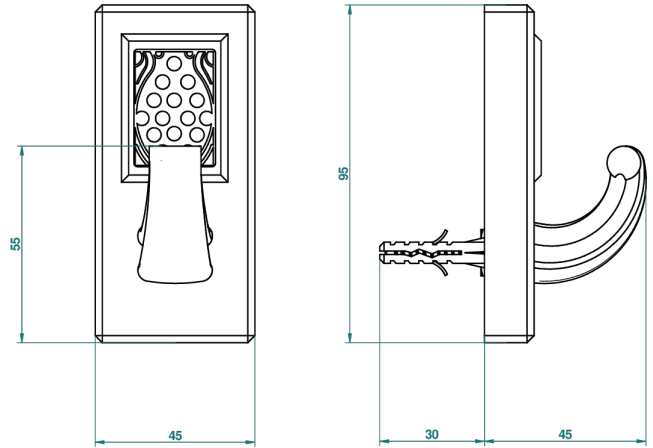

METROPOLIS CLEAR CRYSTAL WITH LEVER HANDLES

A2B-508

Robe hook single small

24593

15/06/2010

CHARACTERISTIC

- Métropolis Clear crystal with lever handles
- Robe hook single small

AVAILABLE FINITIONS

Black ceram - D30
Blush PVD - H62
Brass color PVD - H49
Brown bronze color PVD - F33
Chrome polished - A02
Chrome polished / gold polished - G02

Gold color PVD - H52
Gold mat - F07
Gold polished - F01
Graphite PVD - H64
Matt Umber PVD - H67
Matt blush PVD - H60

Matt brass color PVD - H50
Matt brown bronze color PVD - F34
Matt chrome (American satin) - C02
Matt gold color PVD - H53
Matt graphite PVD - H65
Matt nickel (American satin) - C01

Matt nickel color PVD - H56
Nickel antique / Sovereign - H28
Nickel color PVD - H55
Nickel polished - B01
Soft gold - F30
Soft matt gold - F31

Umber PVD - H66