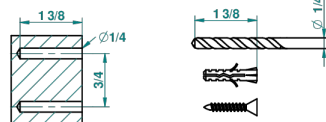

METROPOLIS CLEAR CRYSTAL WITH LEVER HANDLES

A2B-508

Robe hook single small

24593

15/06/2010

CHARACTERISTIC

- Métropolis Clear crystal with lever handles
- Robe hook single small

AVAILABLE FINITIONS

Black ceram - D30
Blush PVD - H62
Brass color PVD - H49
Brown bronze color PVD - F33
Chrome polished - A02
Chrome polished / gold polished - G02

Gold color PVD - H52
Gold mat - F07
Gold polished - F01
Graphite PVD - H64
Matt Umber PVD - H67
Matt blush PVD - H60

Matt brass color PVD - H50
Matt brown bronze color PVD - F34
Matt chrome (American satin) - C02
Matt gold color PVD - H53
Matt graphite PVD - H65
Matt nickel (American satin) - C01

Matt nickel color PVD - H56
Nickel antique / Sovereign - H28
Nickel color PVD - H55
Nickel polished - B01
Soft gold - F30
Soft matt gold - F31

Umber PVD - H66