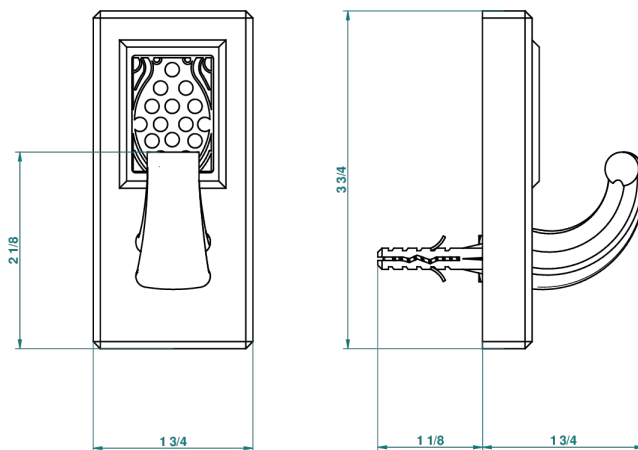

METROPOLIS CLEAR CRYSTAL WITH LEVER HANDLES

A2B-508

Robe hook single small

24593

15/06/2010

CHARACTERISTIC

- Métropolis Clear crystal with lever handles
- Robe hook single small

AVAILABLE FINITIONS

Black ceram - D30
Blush PVD - H62
Brass color PVD - H49
Brown bronze color PVD - F33
Chrome polished - A02
Chrome polished / gold polished - G02

Gold color PVD - H52
Gold mat - F07
Gold polished - F01
Graphite PVD - H64
Matt Umber PVD - H67
Matt blush PVD - H60

Matt brass color PVD - H50
Matt brown bronze color PVD - F34
Matt chrome (American satin) - C02
Matt gold color PVD - H53
Matt graphite PVD - H65
Matt nickel (American satin) - C01

Matt nickel color PVD - H56
Nickel antique / Sovereign - H28
Nickel color PVD - H55
Nickel polished - B01
Soft gold - F30
Soft matt gold - F31

Umber PVD - H66