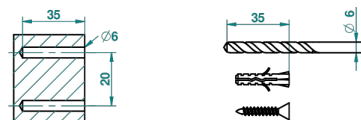

METROPOLIS CLEAR CRYSTAL WITH LEVER

A2B-508

Single robe hook

24593

15/06/2010

CHARACTERISTIC

- Métropolis Clear crystal with lever
- Single robe hook

AVAILABLE FINITIONS

Antique nickel - H28
Black ceram - D30
Blush PVD - H62
Brass color PVD - H49
Brown bronze color PVD - F33
Gold color PVD - H52

Graphite PVD - H64
Matt Umber PVD - H67
Matt blush PVD - H60
Matt brass color PVD - H50
Matt brown bronze color PVD - F34
Matt chrome - C02

Matt gold - F07
Matt gold color PVD - H53
Matt graphite PVD - H65
Matt nickel (color finish) - C01
Matt nickel color PVD - H56
Nickel color PVD - H55

Polished chrome (color finish) - A02
Polished chrome / Polished gold (color finish) - G02
Polished gold (color finish) - F01
Polished nickel - B01
Soft gold - F30
Soft matt gold - F31
Umber PVD - H66