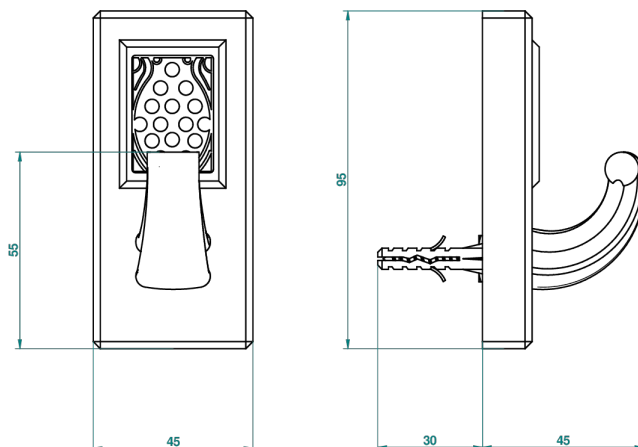

METROPOLIS CLEAR CRYSTAL WITH LEVER

A2B-508

Single robe hook

24593

15/06/2010

CHARACTERISTIC

- Métropolis Clear crystal with lever
- Single robe hook

AVAILABLE FINITIONS

Antique nickel - H28
Black ceram - D30
Blush PVD - H62
Brass color PVD - H49
Brown bronze color PVD - F33
Gold color PVD - H52

Graphite PVD - H64
Matt Umber PVD - H67
Matt blush PVD - H60
Matt brass color PVD - H50
Matt brown bronze color PVD - F34
Matt chrome - C02

Matt gold - F07
Matt gold color PVD - H53
Matt graphite PVD - H65
Matt nickel (color finish) - C01
Matt nickel color PVD - H56
Nickel color PVD - H55

Polished chrome (color finish) - A02
Polished chrome / Polished gold (color finish) - G02
Polished gold (color finish) - F01
Polished nickel - B01
Soft gold - F30
Soft matt gold - F31
Umber PVD - H66