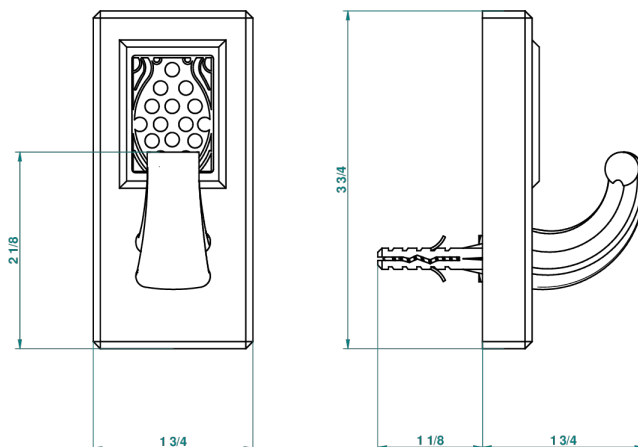

METROPOLIS CLEAR CRYSTAL WITH LEVER

A2B-508

Single robe hook

recommended drilling ϕ

24593

15/06/2010

CHARACTERISTIC

- Métropolis Clear crystal with lever
- Single robe hook

AVAILABLE FINITIONS

Antique nickel - H28
Black ceram - D30
Blush PVD - H62
Brass color PVD - H49
Brown bronze color PVD - F33
Gold color PVD - H52

Graphite PVD - H64
Matt Umber PVD - H67
Matt blush PVD - H60
Matt brass color PVD - H50
Matt brown bronze color PVD - F34
Matt chrome - C02

Matt gold - F07
Matt gold color PVD - H53
Matt graphite PVD - H65
Matt nickel (color finish) - C01
Matt nickel color PVD - H56
Nickel color PVD - H55

Polished chrome (color finish) - A02
Polished chrome / Polished gold (color finish) - G02
Polished gold (color finish) - F01
Polished nickel - B01
Soft gold - F30
Soft matt gold - F31
Umber PVD - H66