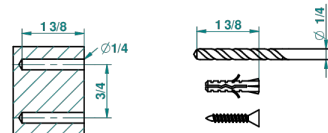

24593

15/06/2010

CHARACTERISTIC

- Métropolis Clear crystal with lever
- Single robe hook

AVAILABLE FINITIONS

Antique nickel - H28
Black ceram - D30
Blush PVD - H62
Brass color PVD - H49
Brown bronze color PVD - F33
Gold color PVD - H52

Graphite PVD - H64
Matt Umber PVD - H67
Matt blush PVD - H60
Matt brass color PVD - H50
Matt brown bronze color PVD - F34
Matt chrome - C02

Matt gold - F07
Matt gold color PVD - H53
Matt graphite PVD - H65
Matt nickel (color finish) - C01
Matt nickel color PVD - H56
Nickel color PVD - H55

Polished chrome (color finish) - A02
Polished chrome / Polished gold (color finish) - G02
Polished gold (color finish) - F01
Polished nickel - B01
Soft gold - F30
Soft matt gold - F31
Umber PVD - H66