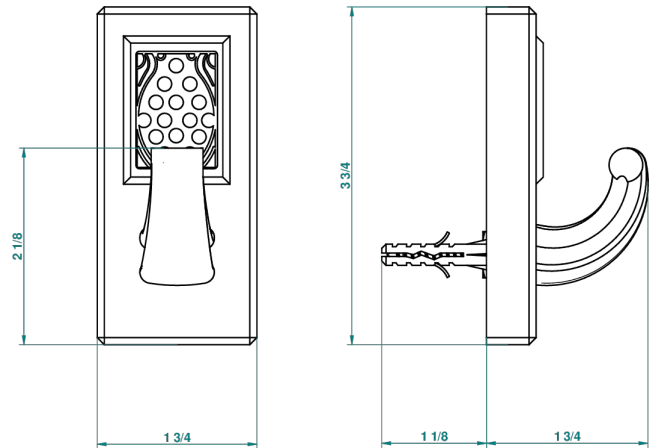

METROPOLIS CLEAR CRYSTAL WITH LEVER

A2B-508

Single robe hook

recommended drilling ϕ

24593

15/06/2010

CHARACTERISTIC

- Métropolis Clear crystal with lever
- Single robe hook

AVAILABLE FINITIONS

Antique nickel - H28
Black ceram - D30
Blush PVD - H62
Brass color PVD - H49
Brown bronze color PVD - F33
Gold color PVD - H52

Graphite PVD - H64
Matt Umber PVD - H67
Matt blush PVD - H60
Matt brass color PVD - H50
Matt brown bronze color PVD - F34
Matt chrome - C02

Matt gold - F07
Matt gold color PVD - H53
Matt graphite PVD - H65
Matt nickel (color finish) - C01
Matt nickel color PVD - H56
Nickel color PVD - H55

Polished chrome (color finish) - A02
Polished chrome / Polished gold (color finish) - G02
Polished gold (color finish) - F01
Polished nickel - B01
Soft gold - F30
Soft matt gold - F31
Umber PVD - H66