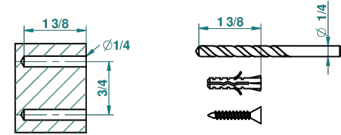

24593

15/06/2010

CHARACTERISTIC

- Métropolis Clear crystal with lever
- Single robe hook

AVAILABLE FINITIONS

Antique nickel - H28
Black ceram - D30
Blush PVD - H62
Brass color PVD - H49
Brown bronze color PVD - F33
Gold color PVD - H52

Graphite PVD - H64
Matt Umber PVD - H67
Matt blush PVD - H60
Matt brass color PVD - H50
Matt brown bronze color PVD - F34
Matt chrome - C02

Matt gold - F07
Matt gold color PVD - H53
Matt graphite PVD - H65
Matt nickel (color finish) - C01
Matt nickel color PVD - H56
Nickel color PVD - H55

Polished chrome (color finish) - A02
Polished chrome / Polished gold (color finish) - G02
Polished gold (color finish) - F01
Polished nickel - B01
Soft gold - F30
Soft matt gold - F31
Umber PVD - H66