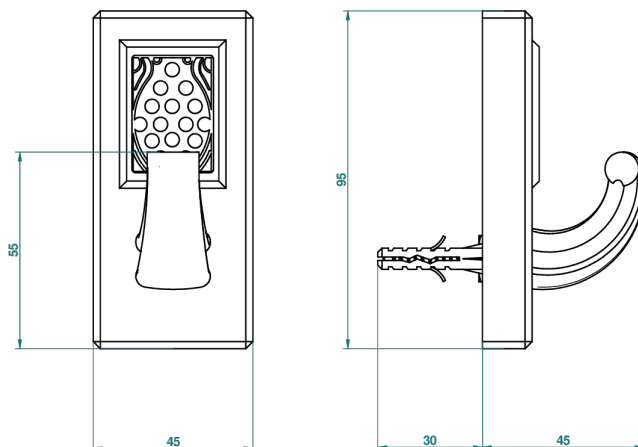

METROPOLIS CLEAR CRYSTAL

A2A-508

Robe hook single small

24593

15/06/2010

CHARACTERISTIC

- Métropolis Clear crystal
- Robe hook single small

AVAILABLE FINITIONS

Black ceram - D30
Blush PVD - H62
Brass color PVD - H49
Brown bronze color PVD - F33
Chrome polished - A02
Chrome polished / gold polished - G02

Gold color PVD - H52
Gold mat - F07
Gold polished - F01
Graphite PVD - H64
Matt Umber PVD - H67
Matt blush PVD - H60

Matt brass color PVD - H50
Matt brown bronze color PVD - F34
Matt chrome (American satin) - C02
Matt gold color PVD - H53
Matt graphite PVD - H65
Matt nickel (American satin) - C01

Matt nickel color PVD - H56
Nickel antique / Sovereign - H28
Nickel color PVD - H55
Nickel polished - B01
Soft gold - F30
Soft matt gold - F31

Umber PVD - H66