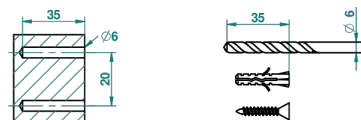

METROPOLIS CLEAR CRYSTAL

A2A-508

Robe hook single small

24593

15/06/2010

CHARACTERISTIC

- Métropolis Clear crystal
- Robe hook single small

AVAILABLE FINITIONS

Black ceram - D30
Blush PVD - H62
Brass color PVD - H49
Brown bronze color PVD - F33
Chrome polished - A02
Chrome polished / gold polished - G02

Gold color PVD - H52
Gold mat - F07
Gold polished - F01
Graphite PVD - H64
Matt Umber PVD - H67
Matt blush PVD - H60

Matt brass color PVD - H50
Matt brown bronze color PVD - F34
Matt chrome (American satin) - C02
Matt gold color PVD - H53
Matt graphite PVD - H65
Matt nickel (American satin) - C01

Matt nickel color PVD - H56
Nickel antique / Sovereign - H28
Nickel color PVD - H55
Nickel polished - B01
Soft gold - F30
Soft matt gold - F31

Umber PVD - H66